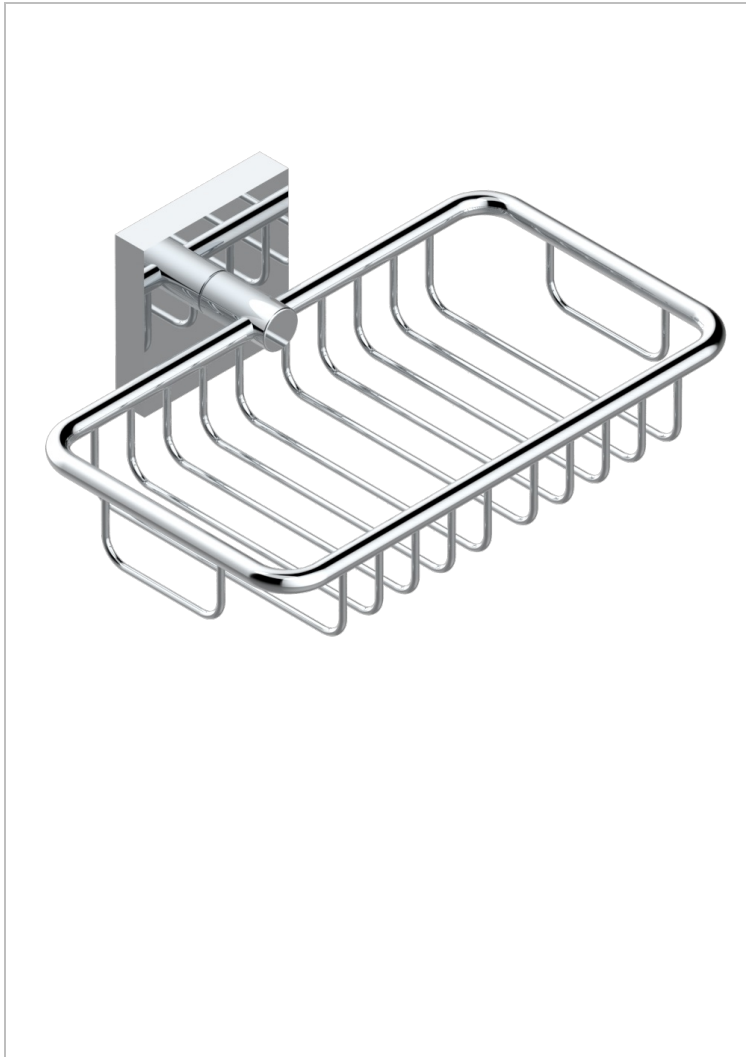

PROFIL METAL WITH LEVER

A6B-620

Net soap dish with flange, 160 x 95 mm

CHARACTERISTIC

- Profil Metal with lever
- Net soap dish with flange, 160 x 95 mm

AVAILABLE FINITIONS

Antique nickel - H28
Black ceram - D30
Blush PVD - H62
Brass color PVD - H49
Brown bronze color PVD - F33
Gold color PVD - H52

Graphite PVD - H64
Lacquered light bronze - D01
Matt Umber PVD - H67
Matt blush PVD - H60
Matt brass color PVD - H50
Matt brown bronze color PVD - F34

Matt chrome - C02
Matt gold - F07
Matt gold color PVD - H53
Matt graphite PVD - H65
Matt nickel (color finish) - C01
Matt nickel color PVD - H56

Nickel color PVD - H55
Polished chrome (color finish) - A02
Polished chrome / Polished gold (color finish) - G02
Polished gold (color finish) - F01
Polished nickel - B01
Soft gold - F30

Soft matt gold - F31
Umber PVD - H66
Varnished matt antique red copper (color finish) - H07