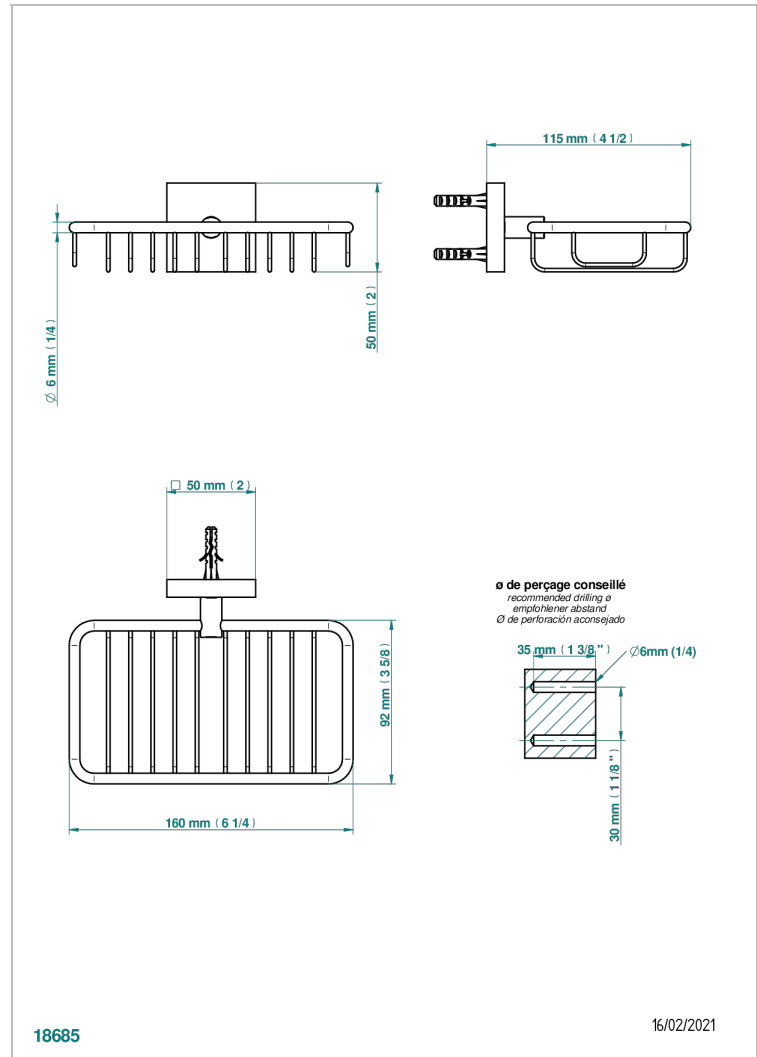

PROFIL METAL WITH LEVER

A6B-620

Net soap dish with flange, 160 x 95 mm

CHARACTERISTIC

- Profil Metal with lever
- Net soap dish with flange, 160 x 95 mm

AVAILABLE FINITIONS

Antique nickel - H28
Black ceram - D30
Blush PVD - H62
Brass color PVD - H49
Brown bronze color PVD - F33
Gold color PVD - H52