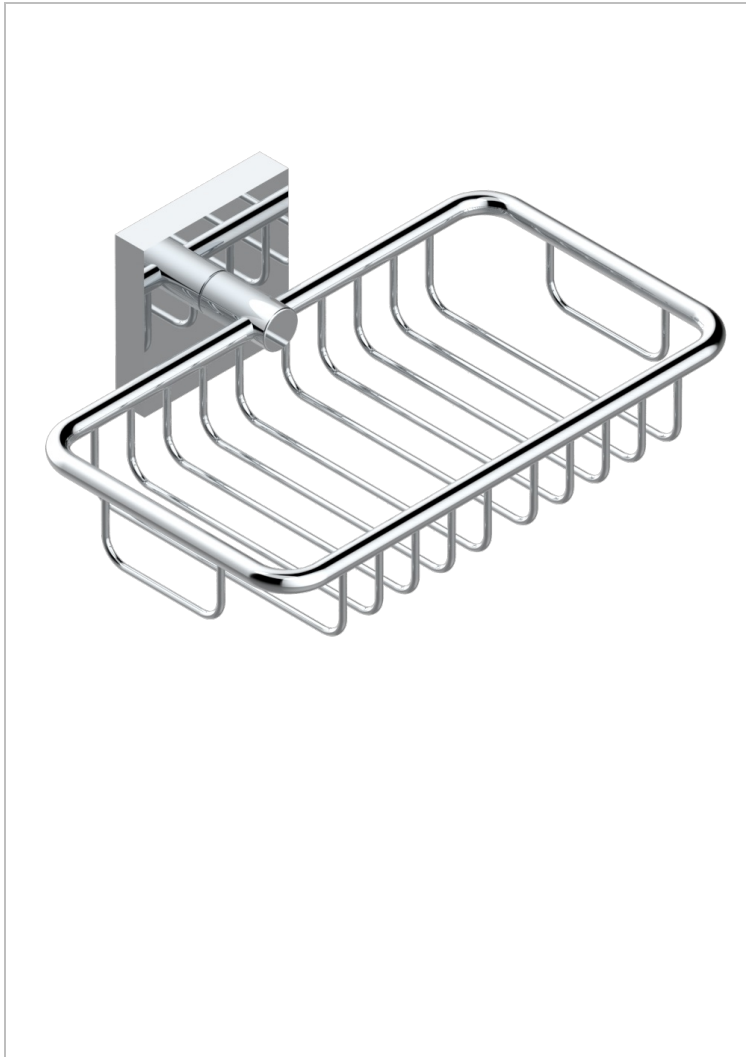

PROFIL METAL WITH LEVER

A6B-620

Net soap dish with flange, 160 x 95 mm

18685

16/02/2021

CHARACTERISTIC

- Profil Metal with lever
- Net soap dish with flange, 160 x 95 mm

AVAILABLE FINITIONS

Antique nickel - H28
Black ceram - D30
Blush PVD - H62
Brass color PVD - H49
Brown bronze color PVD - F33
Gold color PVD - H52

Graphite PVD - H64
Lacquered light bronze - D01
Matt Umber PVD - H67
Matt blush PVD - H60
Matt brass color PVD - H50
Matt brown bronze color PVD - F34