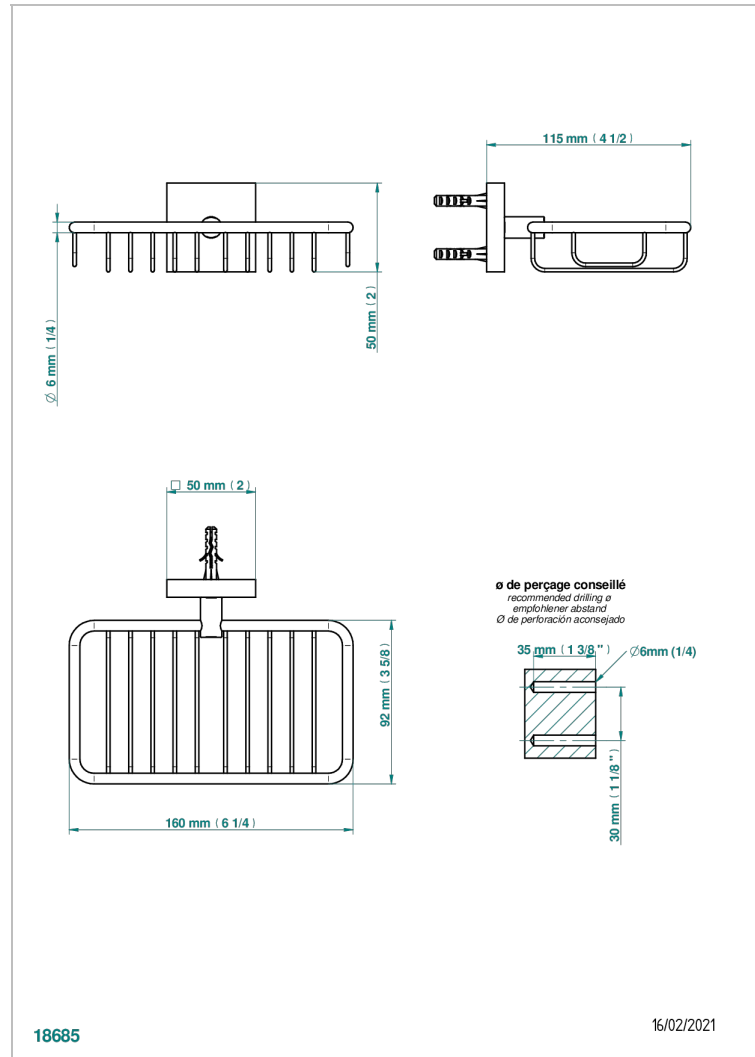

PROFIL METAL WITH LEVER

A6B-620

Net soap dish with flange, 160 x 95 mm

18685

16/02/2021

CHARACTERISTIC

- Profil Metal with lever
- Net soap dish with flange, 160 x 95 mm

AVAILABLE FINITIONS