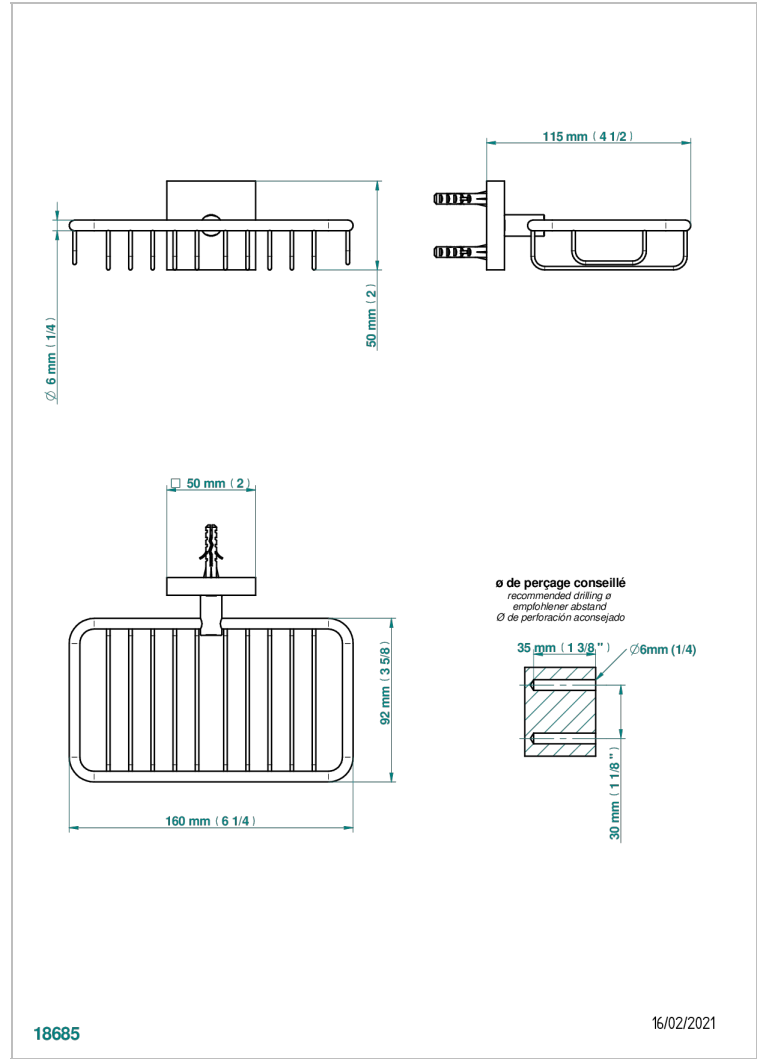

PROFIL METAL

A6A-620

Soap basket, wall mounted 6"1/4 x 3"5/8

CHARACTERISTIC

- Profil Metal
- Soap basket, wall mounted 6"1/4 x 3"5/8

AVAILABLE FINITIONS

Black ceram - D30
Blush PVD - H62
Brass color PVD - H49
Brown bronze color PVD - F33
Chrome polished - A02
Chrome polished / gold polished - G02