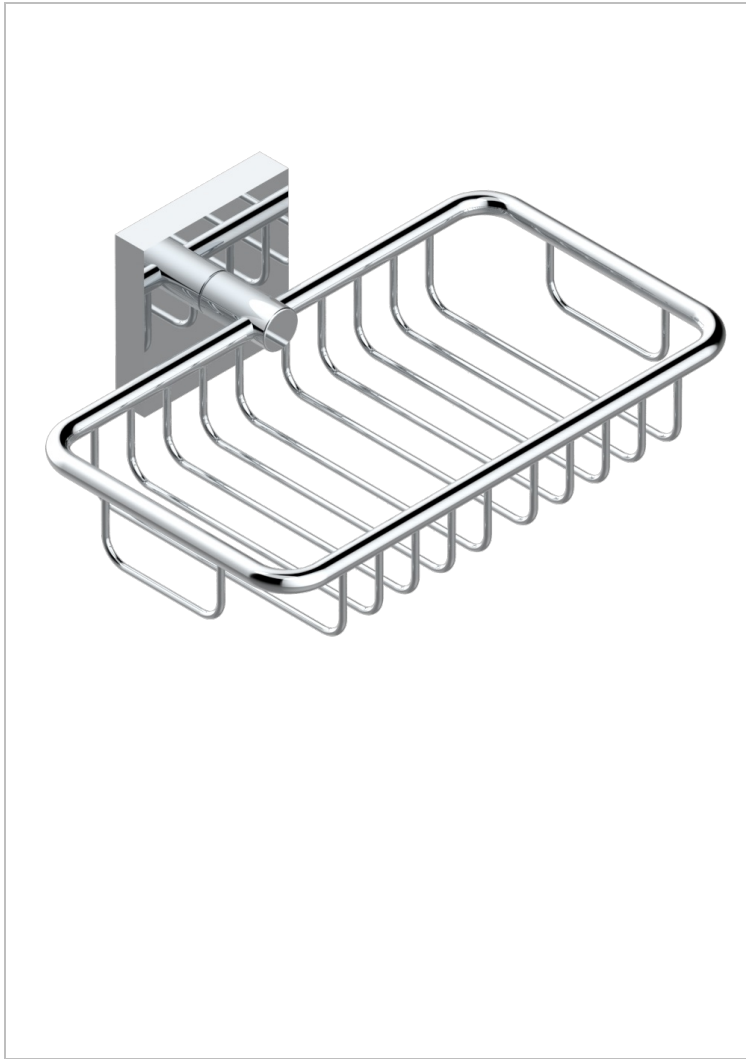

PROFIL METAL

A6A-620

Soap basket, wall mounted 6"1/4 x 3"5/8

CHARACTERISTIC

- Profil Metal
- Soap basket, wall mounted 6"1/4 x 3"5/8

AVAILABLE FINITIONS

Black ceram - D30
Blush PVD - H62
Brass color PVD - H49
Brown bronze color PVD - F33
Chrome polished - A02
Chrome polished / gold polished - G02

Copper antique matt, coated - H07
Gold color PVD - H52
Gold mat - F07
Gold polished - F01
Graphite PVD - H64
Light coated bronze - D01

Matt Umber PVD - H67
Matt blush PVD - H60
Matt brass color PVD - H50
Matt brown bronze color PVD - F34
Matt chrome (American satin) - C02
Matt gold color PVD - H53