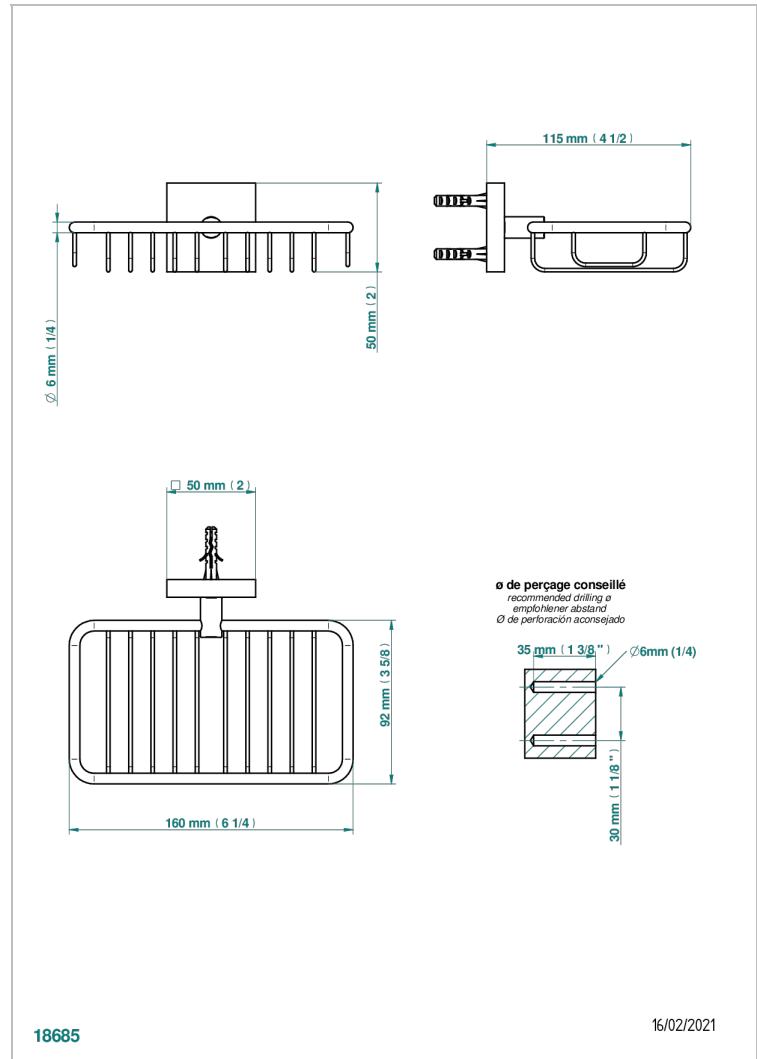

PROFIL METAL

A6A-620

Net soap dish with flange, 160 x 95 mm

THG[®]
PARIS

CHARACTERISTIC

- Profil Metal
- Net soap dish with flange, 160 x 95 mm

AVAILABLE FINITIONS

Antique nickel - H28
Black ceram - D30
Blush PVD - H62
Brass color PVD - H49
Brown bronze color PVD - F33
Gold color PVD - H52