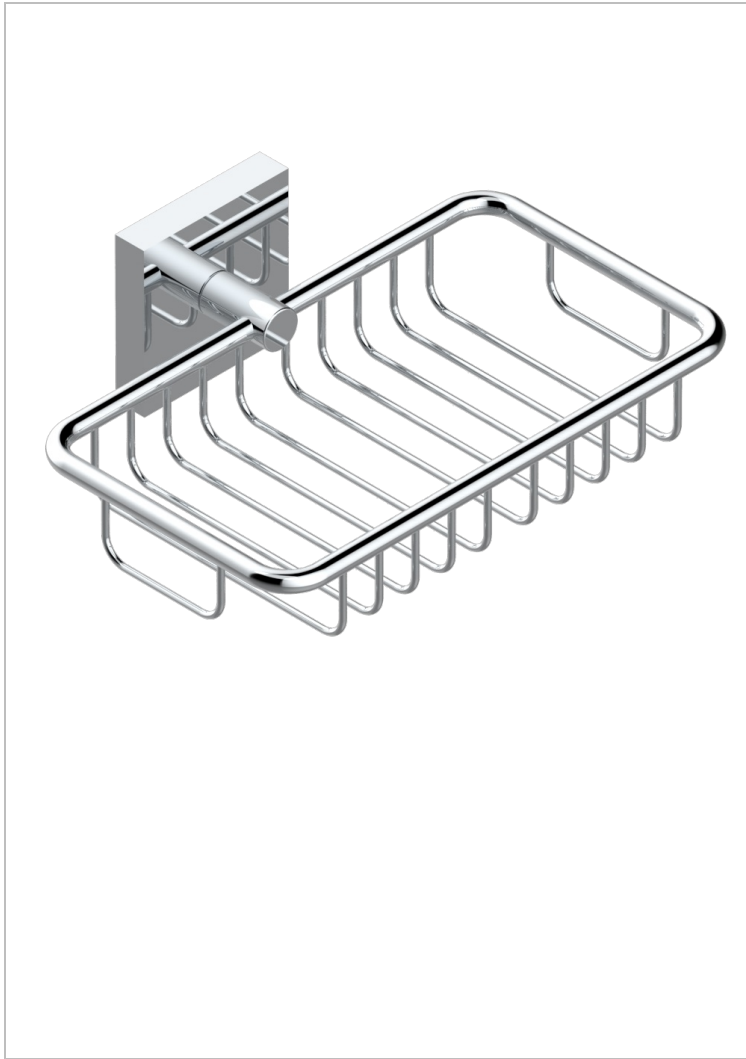

PROFIL METAL

A6A-620

Net soap dish with flange, 160 x 95 mm

THG[®]
PARIS

CHARACTERISTIC

- Profil Metal
- Net soap dish with flange, 160 x 95 mm

AVAILABLE FINITIONS

Antique nickel - H28
Black ceram - D30
Blush PVD - H62
Brass color PVD - H49
Brown bronze color PVD - F33
Gold color PVD - H52

Graphite PVD - H64
Lacquered light bronze - D01
Matt Umber PVD - H67
Matt blush PVD - H60
Matt brass color PVD - H50
Matt brown bronze color PVD - F34

Matt chrome - C02
Matt gold - F07
Matt gold color PVD - H53
Matt graphite PVD - H65
Matt nickel (color finish) - C01
Matt nickel color PVD - H56

Nickel color PVD - H55
Polished chrome (color finish) - A02
Polished chrome / Polished gold (color finish) - G02
Polished gold (color finish) - F01
Polished nickel - B01
Soft gold - F30

Soft matt gold - F31
Umber PVD - H66
Varnished matt antique red copper (color finish) - H07