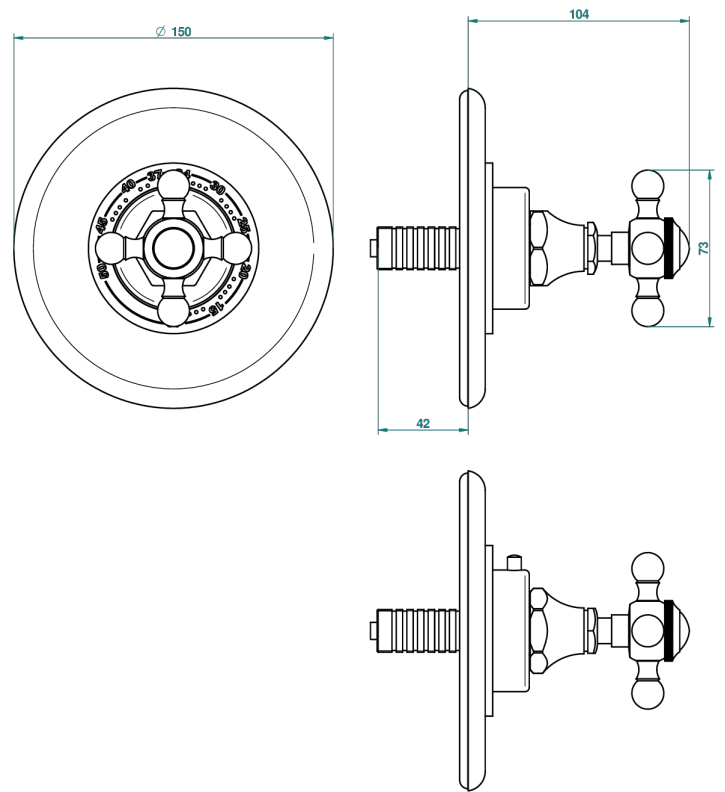

1900

G25-15EN16US

Trim plate and handle for eurotherm valve

5US

18659

15/05/2012

CARACTERÍSTICAS

- 1900
- Trim plate and handle for eurotherm valve