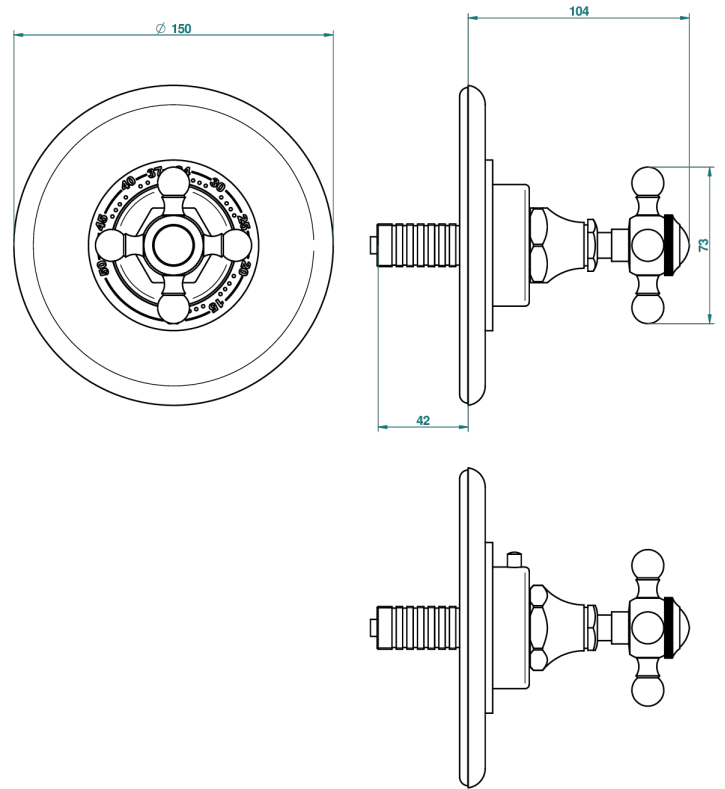

1900

G25-15EN16US

Trim plate and handle for eurotherm valve 8200/us & 8300/us

5US

18659

15/05/2012

CHARACTERISTIC

- 1900
- Trim plate and handle for eurotherm valve 8200/us & 8300/us