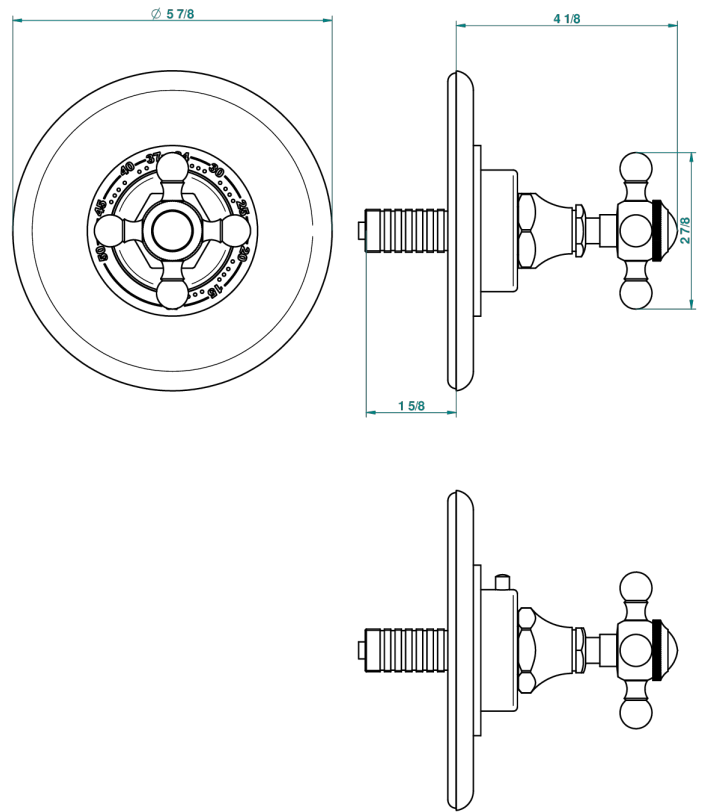

1900

G25-15EN16US

Trim plate and handle for eurotherm valve 8200/us & 8300/us

5US

18659

15/05/2012

CHARACTERISTIC

- 1900
- Trim plate and handle for eurotherm valve 8200/us & 8300/us