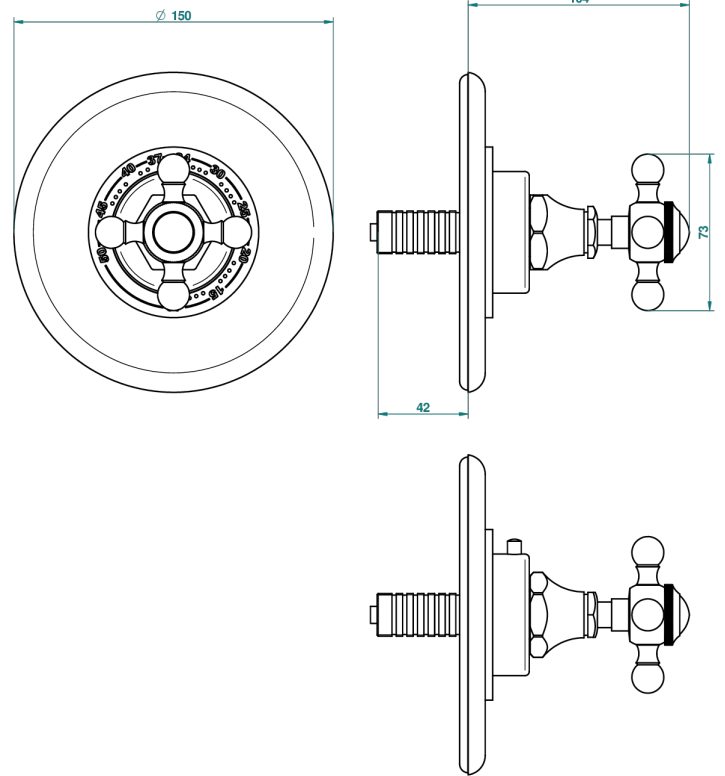

5US

18659

15/05/2012

CHARACTERISTIC

- Broadway
- Trim plate and handle for eurotherm valve 8200/us & 8300/us

AVAILABLE FINITIONS

Black ceram - D30
Blush PVD - H62
Brass color PVD - H49
Brown bronze color PVD - F33
Chrome polished - A02
Chrome polished / gold polished - G02

Copper antique matt, coated - H07
Gold color PVD - H52
Gold mat - F07
Gold polished - F01
Graphite PVD - H64
Light coated bronze - D01

Matt Umber PVD - H67
Matt blush PVD - H60
Matt brass color PVD - H50
Matt brown bronze color PVD - F34
Matt chrome (American satin) - C02
Matt gold color PVD - H53