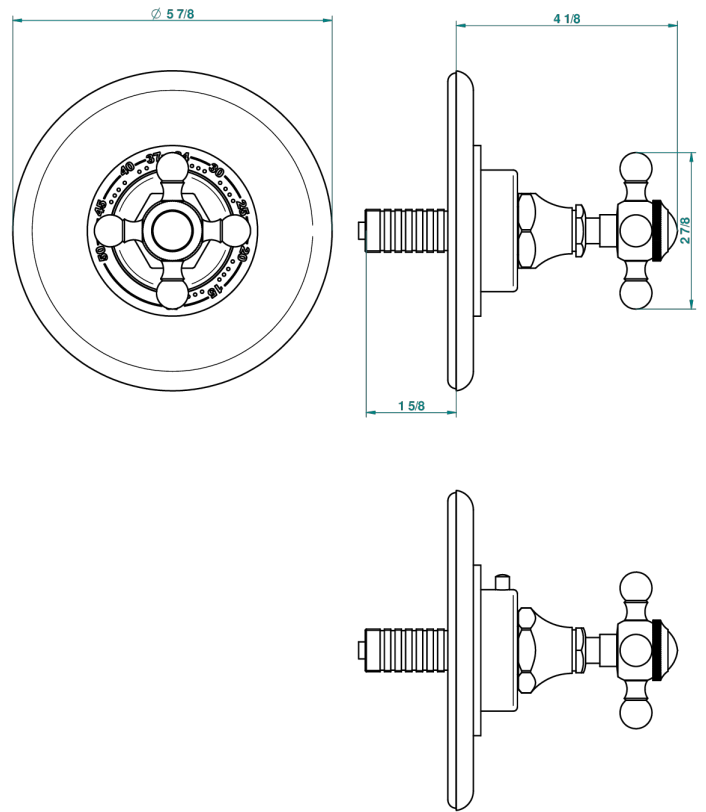

18659

15/05/2012

CARACTERÍSTICAS

- Broadway
- Trim plate and handle for eurotherm valve

ACABADOS DISPONIBLES

Bronce claro - D01
Cerámica negra mate - D30
Cobre viejo mate - H07
Cromo - A02
Cromo / dorado - G02
Cromo mate - C02

Dorado - F01
Dorado mate - F07
Dorado pálido - F30
Dorado pálido mate (sin barniz) - F31
Natural smoked Brass - A13
Níquel - B01

Níquel mate - C01
Níquel viejo - H28
Pvd blush - H62
Pvd blush mate - H60
Pvd color latón - H49
Pvd color latón mate - H50

Pvd color níquel - H55
Pvd color níquel mate - H56
Pvd color oro - H52
Pvd color oro mate - H53
Pvd grafito - H64
Pvd grafito mate - H65

Pvd marrón bronce - F33
Pvd marrón bronce mate - F34
Pvd umber - H66
Pvd umber mate - H67