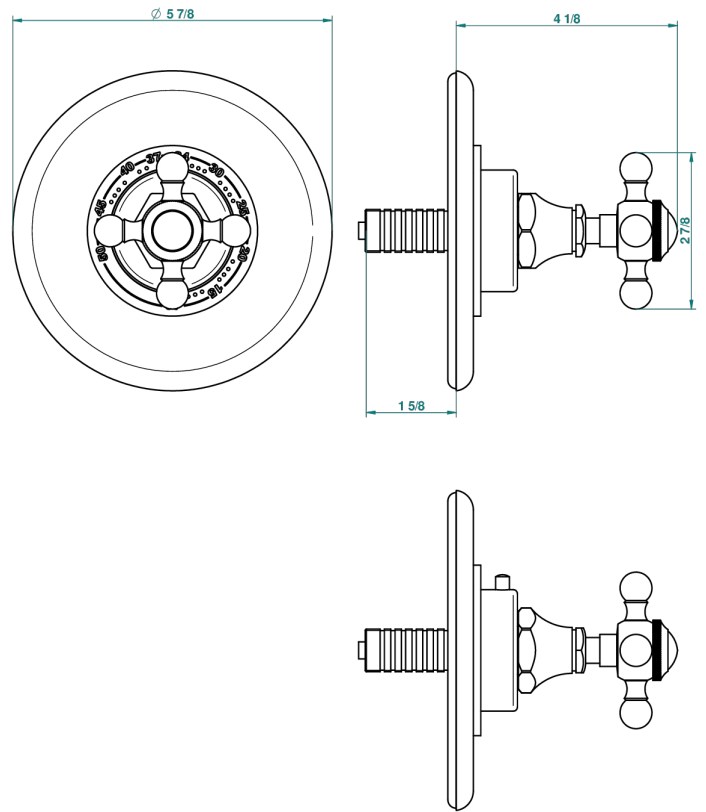

5US

18659

15/05/2012

CHARACTERISTIC

- Broadway
- Trim plate and handle for eurotherm valve 8200/us & 8300/us

AVAILABLE FINITIONS

Black ceram - D30
Blush PVD - H62
Brass color PVD - H49
Brown bronze color PVD - F33
Chrome polished - A02
Chrome polished / gold polished - G02