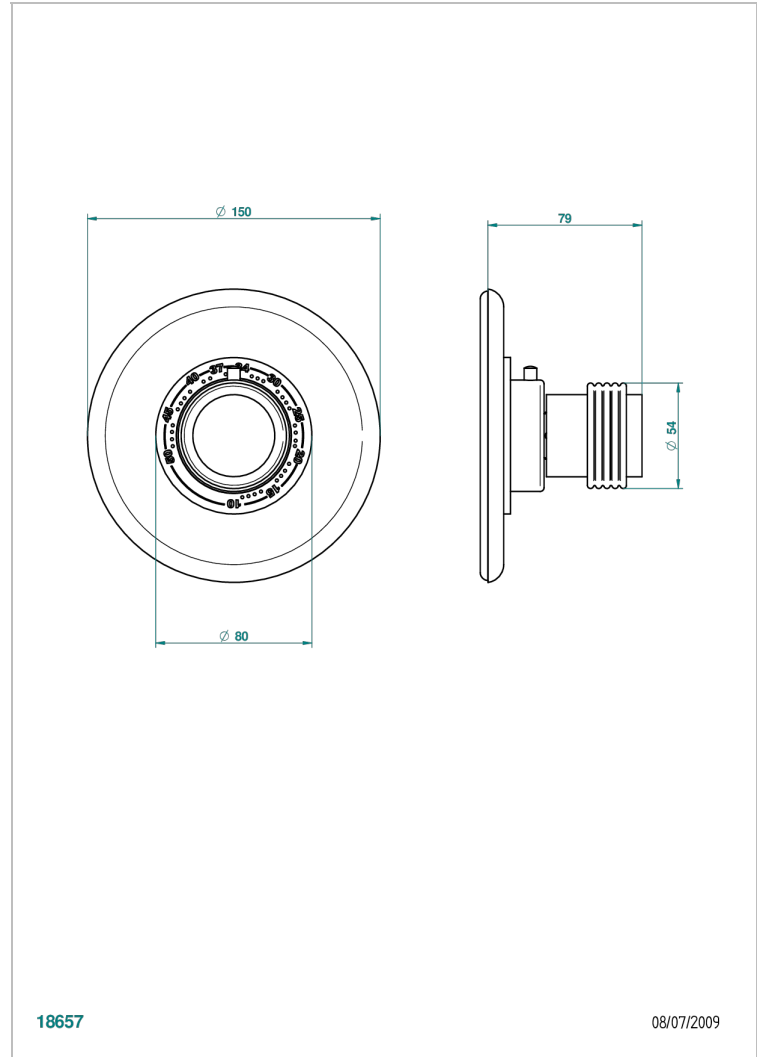

# DIPLOMATE GROOVED RINGS

U4B-15EN16EM

Trim plate and handle for eurotherm valve 8200/us & 8300/us

THG<sup>®</sup>  
PARIS

## CHARACTERISTIC

- Diplomat Grooved rings
- Trim plate and handle for eurotherm valve 8200/us & 8300/us