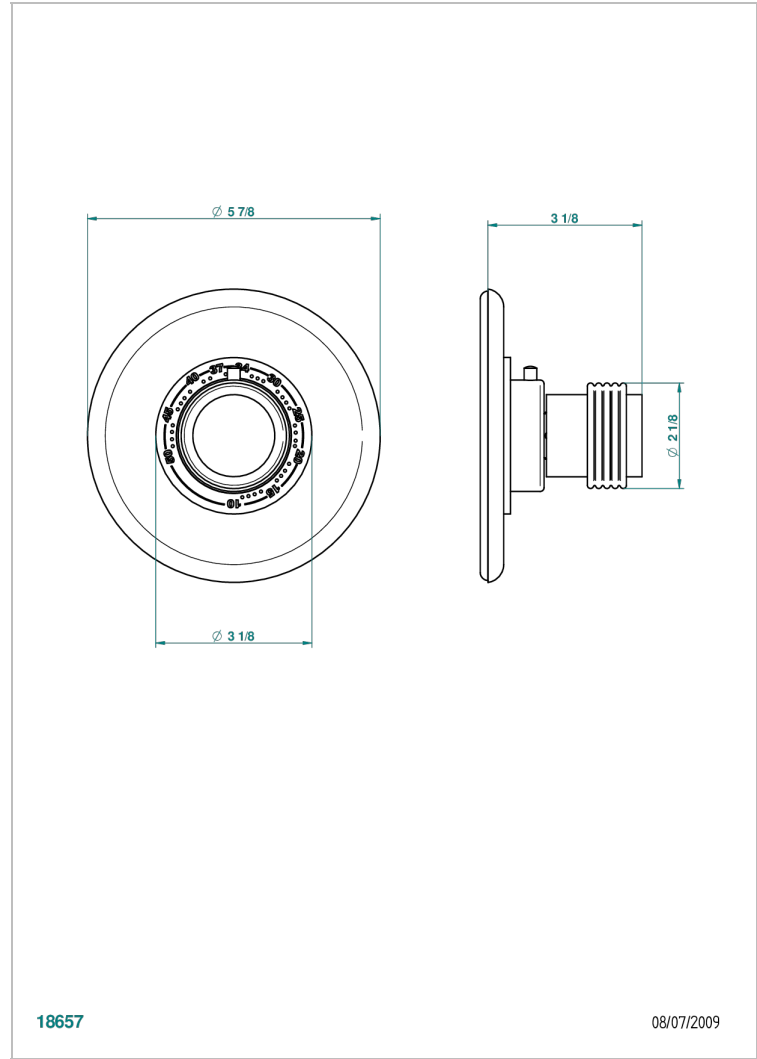

# DIPLOMATE GROOVED RINGS

U4B-15EN16EM

Trim plate and handle for eurotherm valve 8200/us & 8300/us

## CHARACTERISTIC

- Diplomat Grooved rings
- Trim plate and handle for eurotherm valve 8200/us & 8300/us