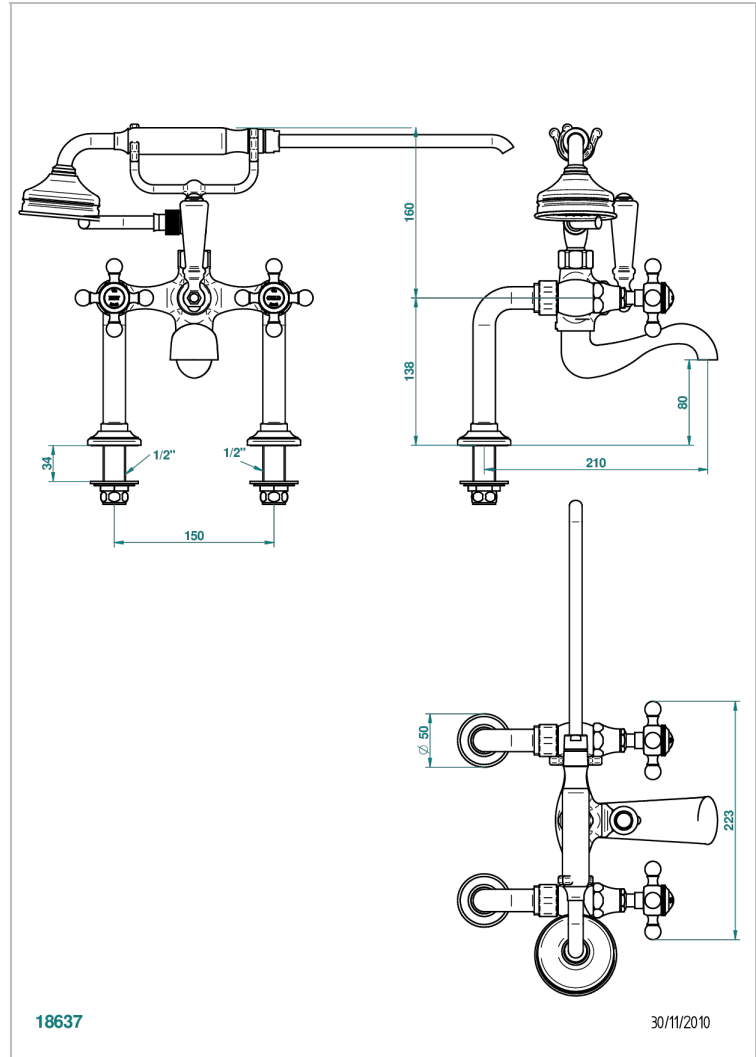

1900

G25-13G

Rim mounted 2-hole bath/telephone shower mixer, shower and hose

CHARACTERISTIC

- ACS : 21ACCLY034

STANDARDS

TECHNICAL SPECS

- Recommandé : 3 bars (max. 5 bars) - Advised : 43,5 psi (max. 72 psi)
- Bec : 75 l/min à 3 bars - Douchette : 9,5 l/min à 3 bars
- Spout : 19,8 gpm at 43.5 psi - Handshower : 2.5 gpm at 43.5 psi

AVAILABLE FINITIONS

Antique nickel - H28
Black ceram - D30
Blush PVD - H62
Brass color PVD - H49
Brown bronze color PVD - F33
Gold color PVD - H52

Graphite PVD - H64
Lacquered light bronze - D01
Matt Umber PVD - H67
Matt blush PVD - H60
Matt brass color PVD - H50
Matt brown bronze color PVD - F34