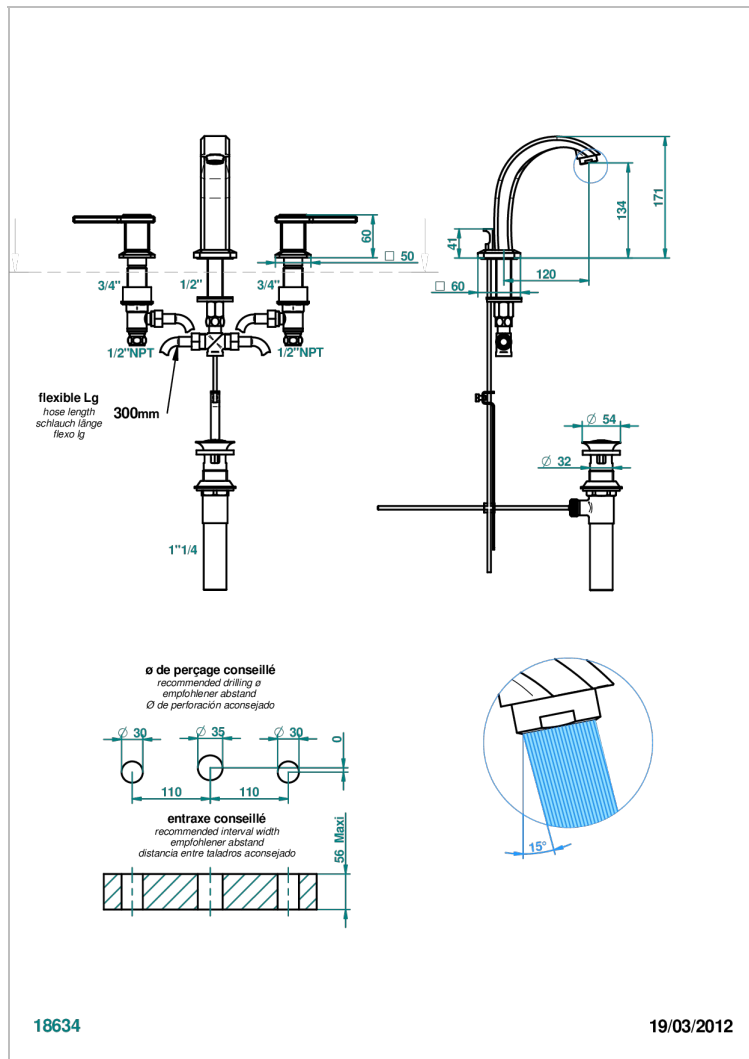

METROPOLIS CLEAR CRYSTAL WITH LEVER HANDLES

A2B-151/US

Widespread lavatory set with drain

CHARACTERISTIC

- ASME : ASME A112.18.1-2011/CSA B125.1-11

STANDARDS

AVAILABLE FINITIONS

Black ceram - D30
Blush PVD - H62
Brass color PVD - H49
Brown bronze color PVD - F33
Chrome polished - A02
Chrome polished / gold polished - G02

Matt nickel color PVD - H56
Nickel antique / Sovereign - H28
Nickel color PVD - H55
Nickel polished - B01
Soft gold - F30
Soft matt gold - F31

Umber PVD - H66

TECHNICAL SPECS

- Recommandé : 3 bars (max. 5 bars) - Advised : 43,5 psi (max. 72 psi)
- 5,7 l/min à 3 bars (1.5 gpm at 43.5 psi)