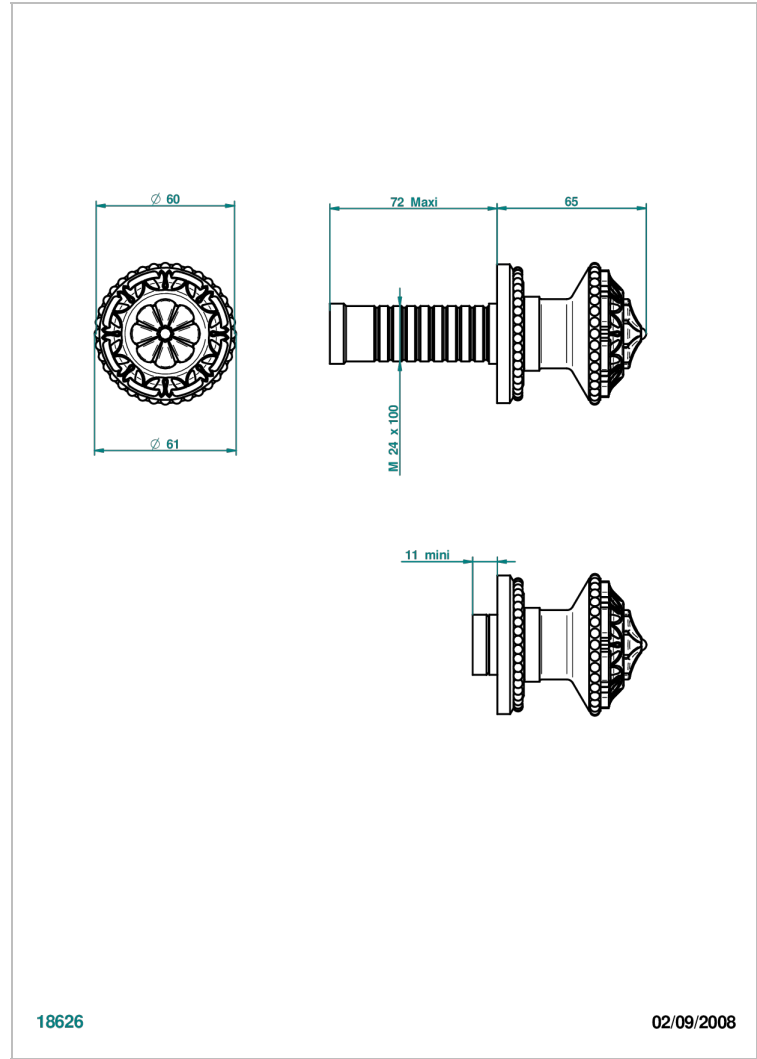

AMOUR DE TRIANON

G24-30B

Wall volume control 30 & 32 trim

THG[®]
PARIS

CHARACTERISTIC

- Amour de Trianon
- Wall volume control 30 & 32 trim

RELATED SKU'S

- Ref. G00-32CUSA 3/4" Volume control wall valve with ceramic cartridge
- Ref. G00-32HUSA 3/4" Volume control wall valve with ceramic cartridge counterclockwise
- Ref. G00-30CUSA 1/2" volume control wall valve with ceramic cartridge
- Ref. G00-30HUSA 1/2" Volume control wall valve with ceramic cartridge counterclockwise

AVAILABLE FINITIONS

Black ceram - D30
Chrome polished - A02
Chrome polished / gold polished - G02
Copper antique matt, coated - H07
Gold mat - F07
Gold polished - F01

Light coated bronze - D01
Matt chrome (American satin) - C02
Matt nickel (American satin) - C01
Nickel antique / Sovereign - H28
Nickel polished - B01
Soft gold - F30