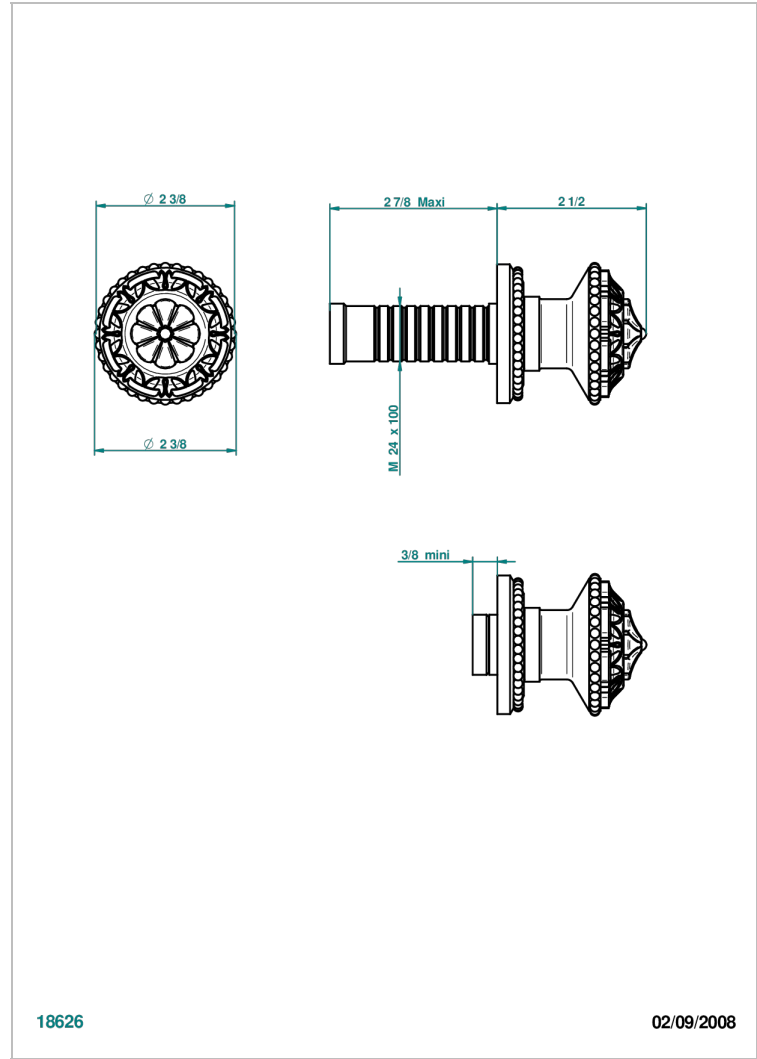

AMOUR DE TRIANON

G24-30B

Wall volume control 30 & 32 trim

THG[®]
PARIS

18626

02/09/2008

CHARACTERISTIC

- Amour de Trianon
- Wall volume control 30 & 32 trim

RELATED SKU'S

- Ref. G00-32CUSA 3/4" Volume control wall valve with ceramic cartridge
- Ref. G00-32HUSA 3/4" Volume control wall valve with ceramic cartridge counterclockwise
- Ref. G00-30CUSA 1/2" volume control wall valve with ceramic cartridge
- Ref. G00-30HUSA 1/2" Volume control wall valve with ceramic cartridge counterclockwise