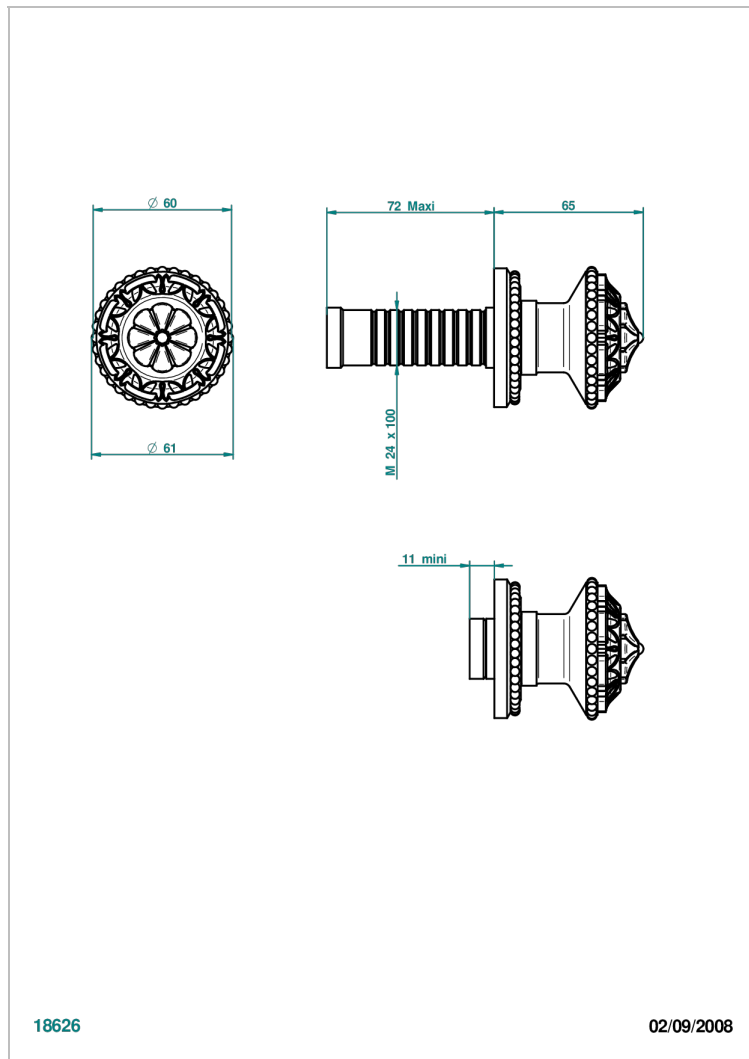

AMOUR DE TRIANON

G24-30B

Trim only for wall valve 1/2" ref.30/CA & 30/HA and 3/4" ref.32/CA & 32/HA and diverter ref.50/4VMA

THG[®]
PARIS

CHARACTERISTIC

- Amour de Trianon
- Trim only for wall valve 1/2" ref.30/CA & 30/HA and 3/4" ref.32/CA & 32/HA and diverter ref.50/4VMA

RELATED SKU'S

- Ref. G00-30/CA Wall mounted 1/2" valve body with ceramic head, 1/4 turn left - no trim
- Ref. G00-30/HA Wall mounted 1/2" valve body with ceramic head, 1/4 turn right
- Ref. G00-32/CA Wall mounted 3/4" valve with ceramic head, 1/4 turn left - no trim
- Ref. G00-32/HA Wall mounted 3/4" valve body with ceramic head, 1/4 turn right - no trim

Varnished matt antique red copper (color finish) - H07