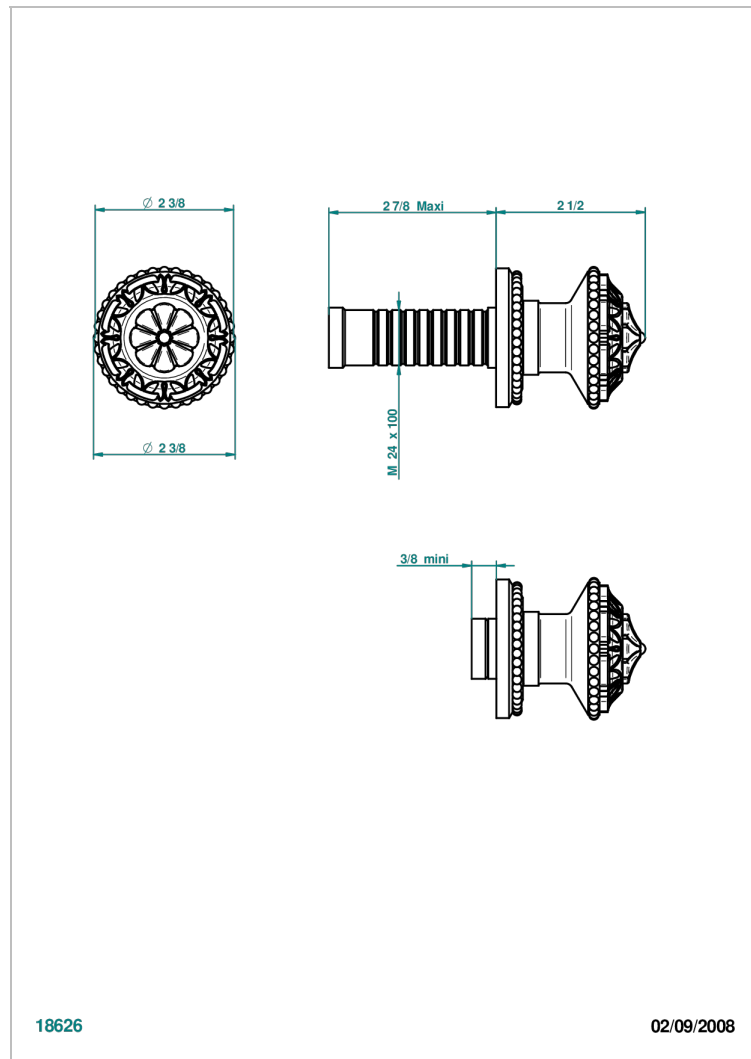

# AMOUR DE TRIANON

G24-30B

Trim only for wall valve 1/2" ref.30/CA & 30/HA and 3/4" ref.32/CA & 32/HA and diverter ref.50/4VMA

THG<sup>®</sup>  
PARIS

18626

02/09/2008

## CHARACTERISTIC

- Amour de Trianon
- Trim only for wall valve 1/2" ref.30/CA & 30/HA and 3/4" ref.32/CA & 32/HA and diverter ref.50/4VMA

## RELATED SKU'S

- Ref. G00-30/CA Wall mounted 1/2" valve body with ceramic head, 1/4 turn left - no trim
- Ref. G00-30/HA Wall mounted 1/2" valve body with ceramic head, 1/4 turn right
- Ref. G00-32/CA Wall mounted 3/4" valve with ceramic head, 1/4 turn left - no trim
- Ref. G00-32/HA Wall mounted 3/4" valve body with ceramic head, 1/4 turn right - no trim