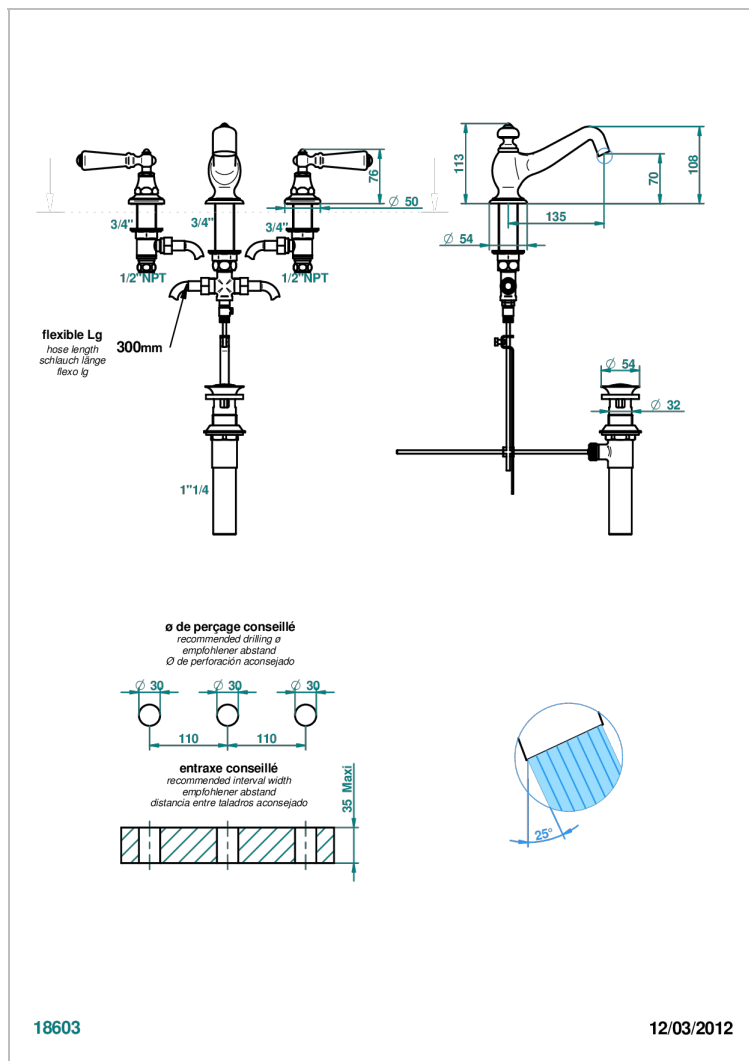

BROADWAY WITH WHITE PORCELAIN LEVER HANDLES

A04-151/US

Widespread lavatory set with drain

CHARACTERISTIC

- ASME : ASME A112.18.1-2011/CSA B125.1-11

STANDARDS

AVAILABLE FINITIONS

Black ceram - D30
Blush PVD - H62
Brass color PVD - H49
Brown bronze color PVD - F33
Chrome polished - A02
Chrome polished / gold polished - G02

TECHNICAL SPECS

- Recommandé : 3 bars (max. 5 bars) - Advised : 43,5 psi (max. 72 psi)
- 5,7 l/min à 3 bars (1.5 gpm at 43.5 psi)