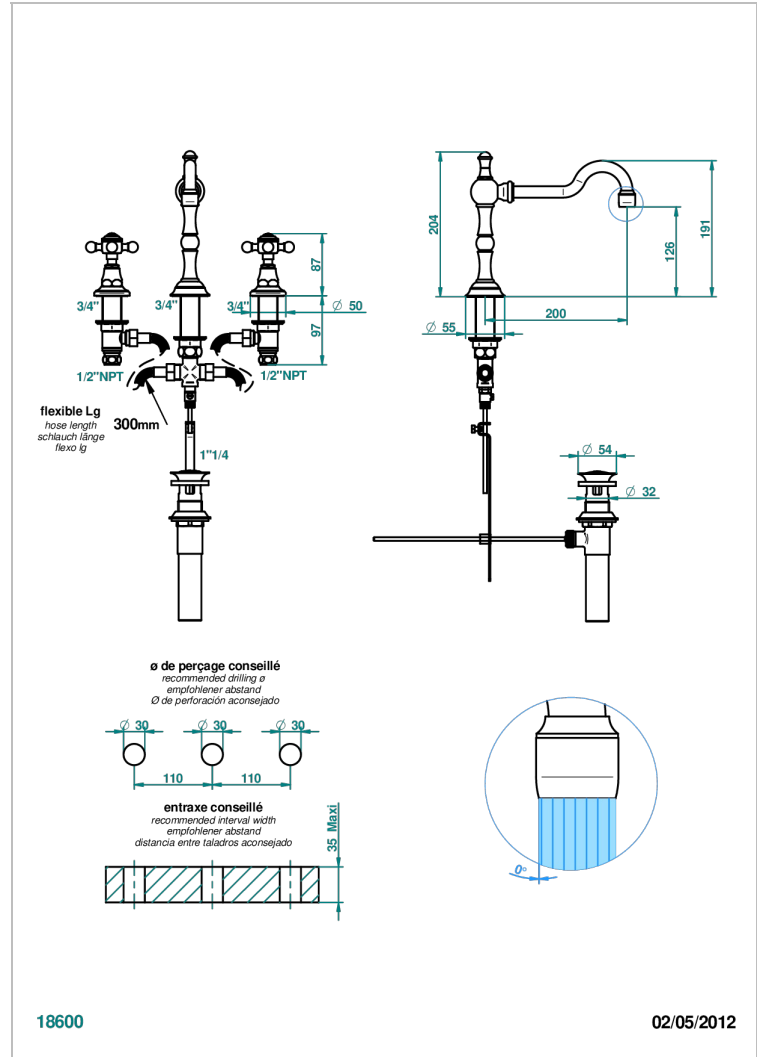

1900

G25-151/US

Widespread lavatory set with drain

CHARACTERISTIC

- 1900
- Widespread lavatory set with drain

TECHNICAL SPECS

- Recommandé : 3 bars (max. 5 bars) - Advised : 43,5 psi (max. 72 psi)
- 5,7 l/min à 3 bars (1.5 gpm at 43.5 psi)