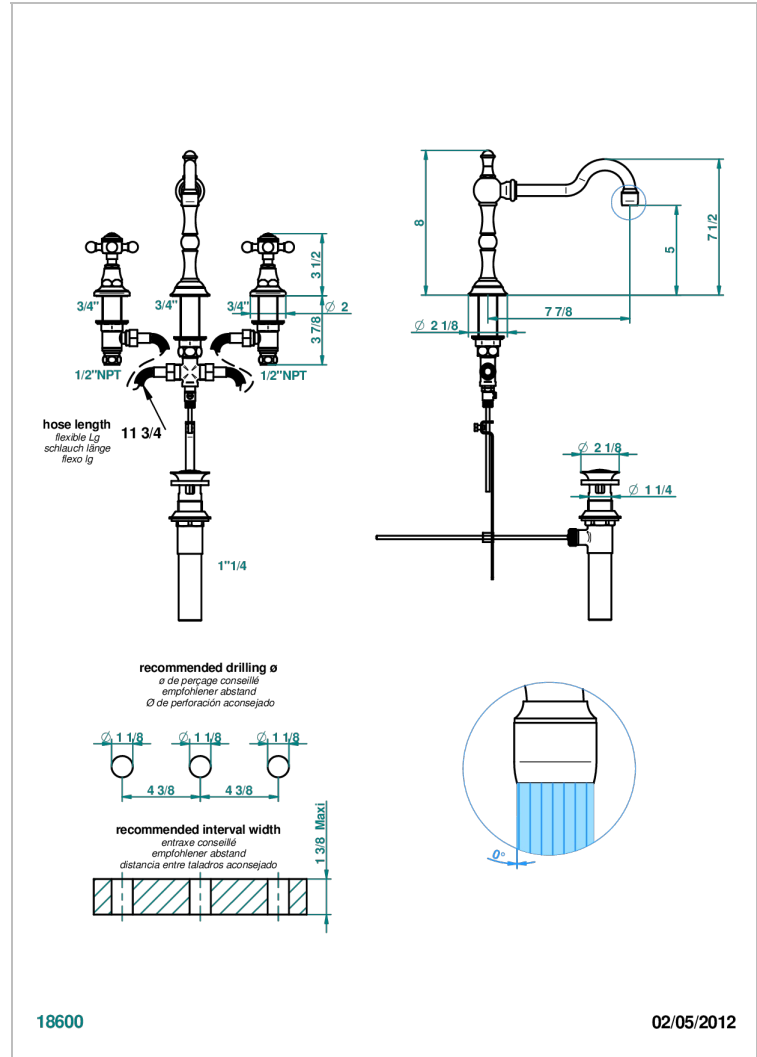

1900

G25-151/US

Widespread lavatory set with drain

CHARACTERISTIC

- 1900
- Widespread lavatory set with drain

TECHNICAL SPECS

- Recommandé : 3 bars (max. 5 bars) - Advised : 43,5 psi (max. 72 psi)
- 5,7 l/min à 3 bars (1.5 gpm at 43.5 psi)