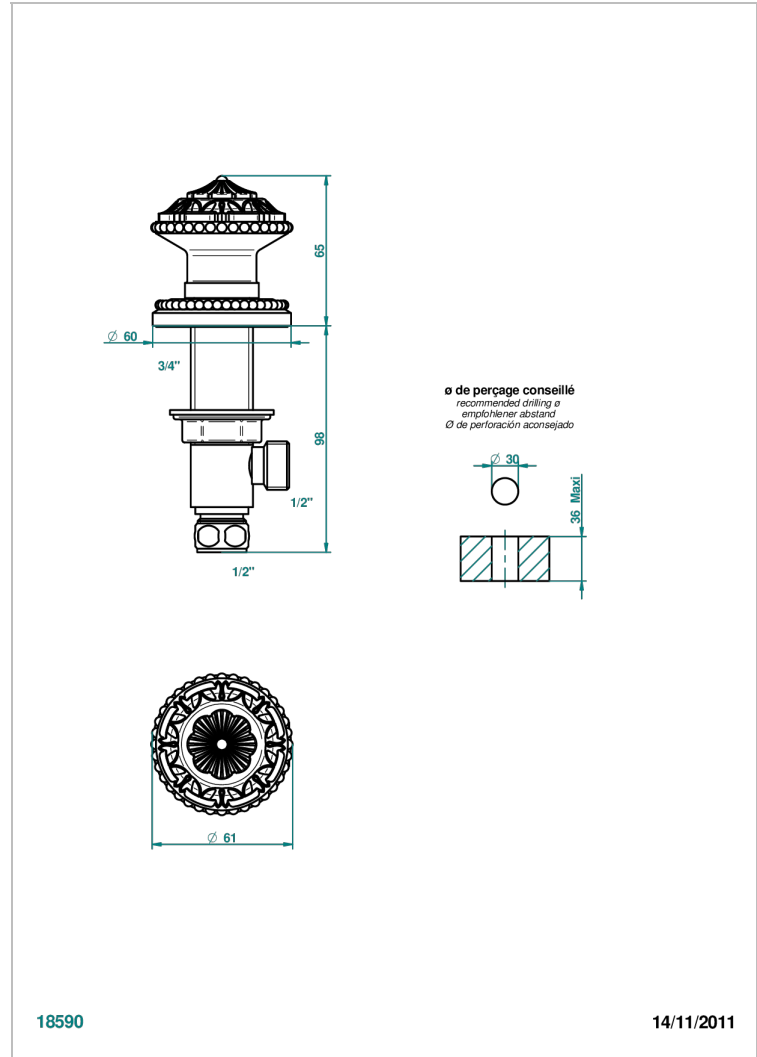

AMOUR DE TRIANON

G24-35

Rim mounted 1/2" valve

THG[®]
PARIS

CHARACTERISTIC

- Amour de Trianon
- Rim mounted 1/2" valve

AVAILABLE FINITIONS

Antique nickel - H28
Black ceram - D30
Lacquered light bronze - D01
Matt chrome - C02
Matt gold - F07
Matt nickel (color finish) - C01

Polished chrome (color finish) - A02
Polished chrome / Polished gold (color finish) - G02
Polished gold (color finish) - F01
Polished nickel - B01
Soft gold - F30
Soft matt gold - F31

Varnished matt antique red copper (color finish) - H07