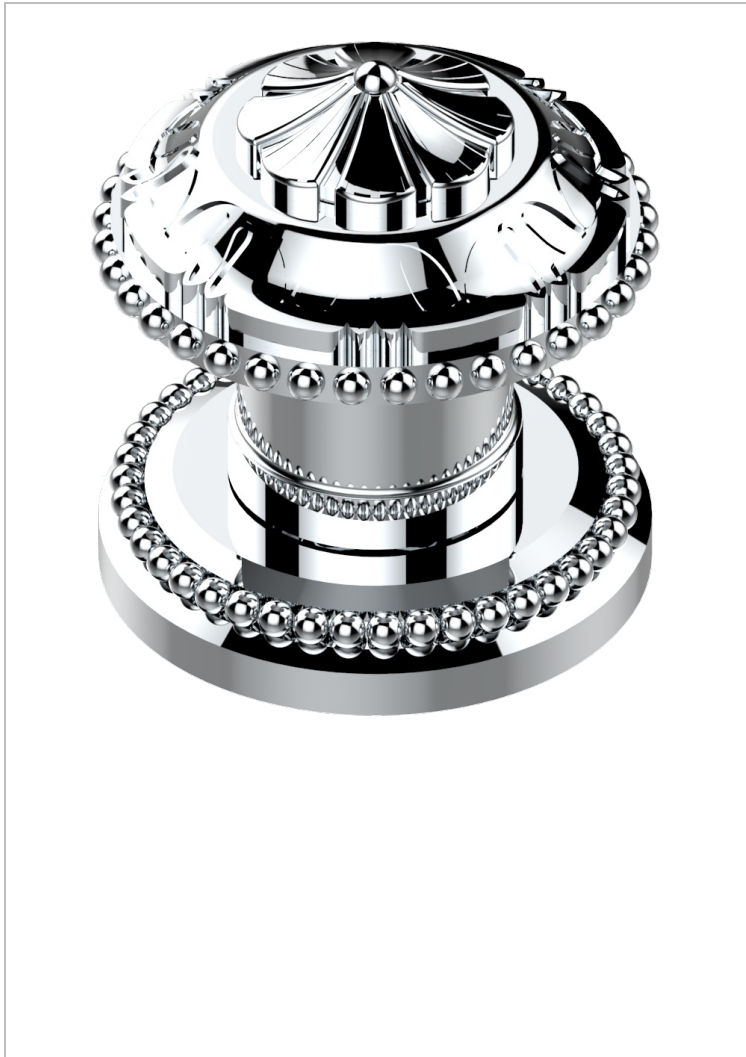

AMOUR DE TRIANON

G24-35

Rim mounted 1/2" valve

THG[®]
PARIS

CHARACTERISTIC

- Amour de Trianon
- Rim mounted 1/2" valve

AVAILABLE FINITIONS

Antique nickel - H28
Black ceram - D30
Lacquered light bronze - D01
Matt chrome - C02
Matt gold - F07
Matt nickel (color finish) - C01

Polished chrome (color finish) - A02
Polished chrome / Polished gold (color finish) - G02
Polished gold (color finish) - F01
Polished nickel - B01
Soft gold - F30
Soft matt gold - F31

Varnished matt antique red copper (color finish) - H07