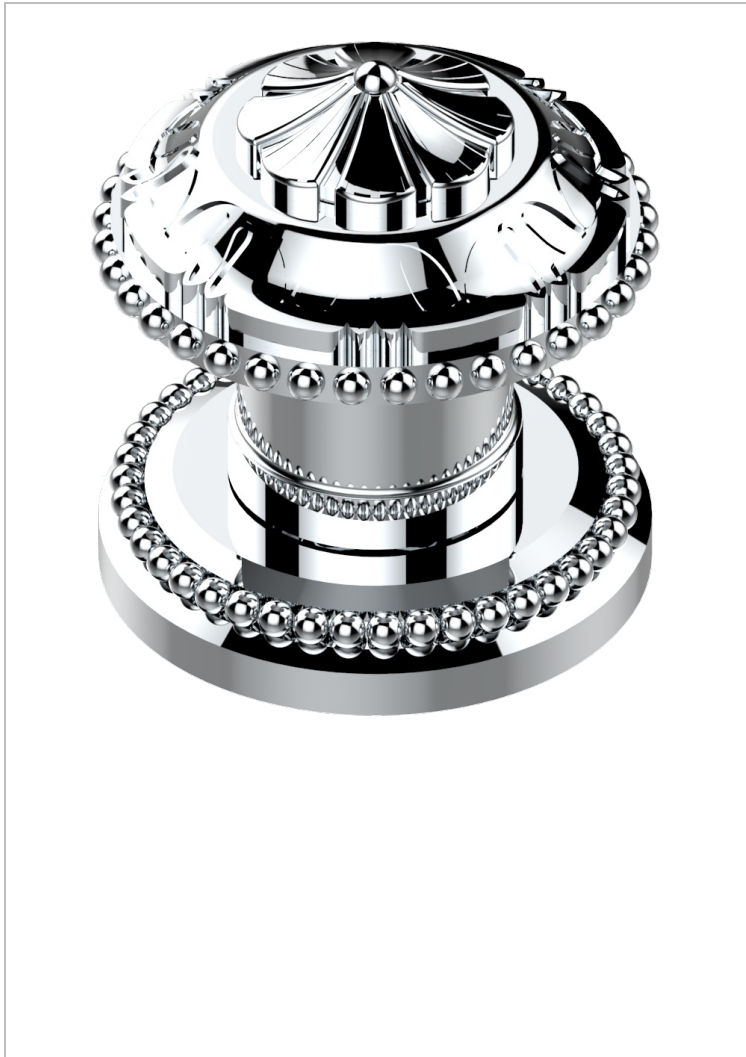

AMOUR DE TRIANON

G24-35

Rim mounted 1/2" valve

CHARACTERISTIC

- Amour de Trianon
- Rim mounted 1/2" valve

AVAILABLE FINITIONS

Antique nickel - H28
Black ceram - D30
Lacquered light bronze - D01
Matt chrome - C02
Matt gold - F07
Matt nickel (color finish) - C01

Polished chrome (color finish) - A02
Polished chrome / Polished gold (color finish) - G02
Polished gold (color finish) - F01
Polished nickel - B01
Soft gold - F30
Soft matt gold - F31

Varnished matt antique red copper (color finish) - H07