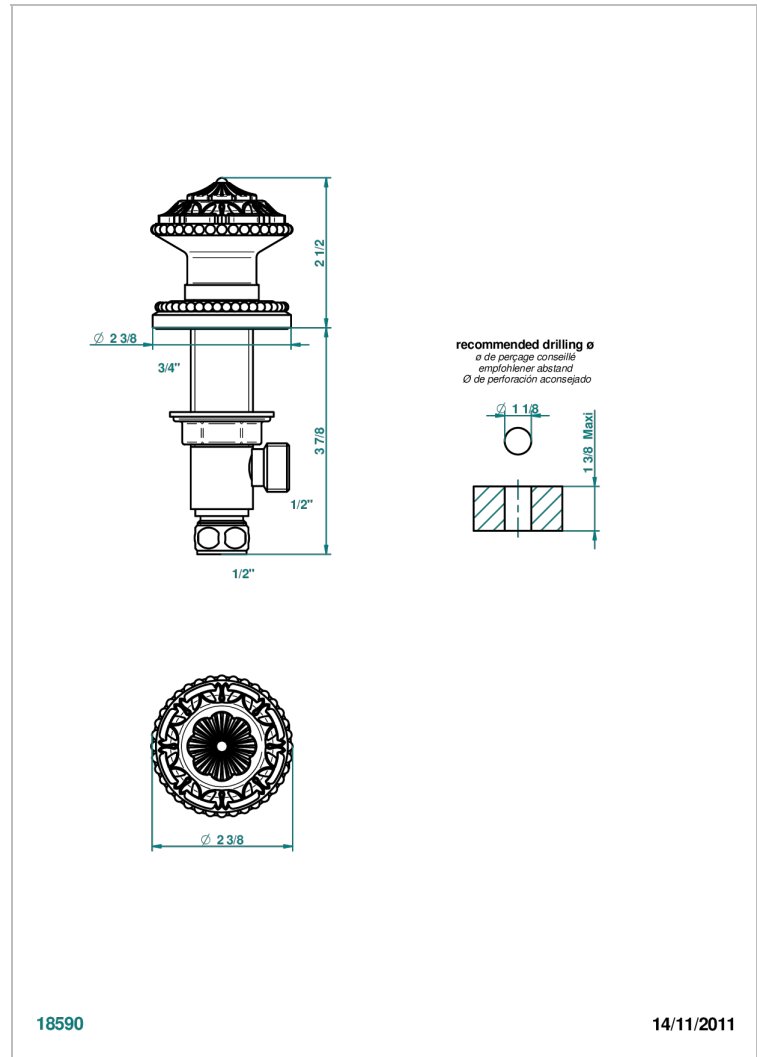

AMOUR DE TRIANON

G24-35

Rim mounted 1/2" valve

CHARACTERISTIC

- Amour de Trianon
- Rim mounted 1/2" valve

AVAILABLE FINITIONS

Antique nickel - H28
Black ceram - D30
Lacquered light bronze - D01
Matt chrome - C02
Matt gold - F07
Matt nickel (color finish) - C01