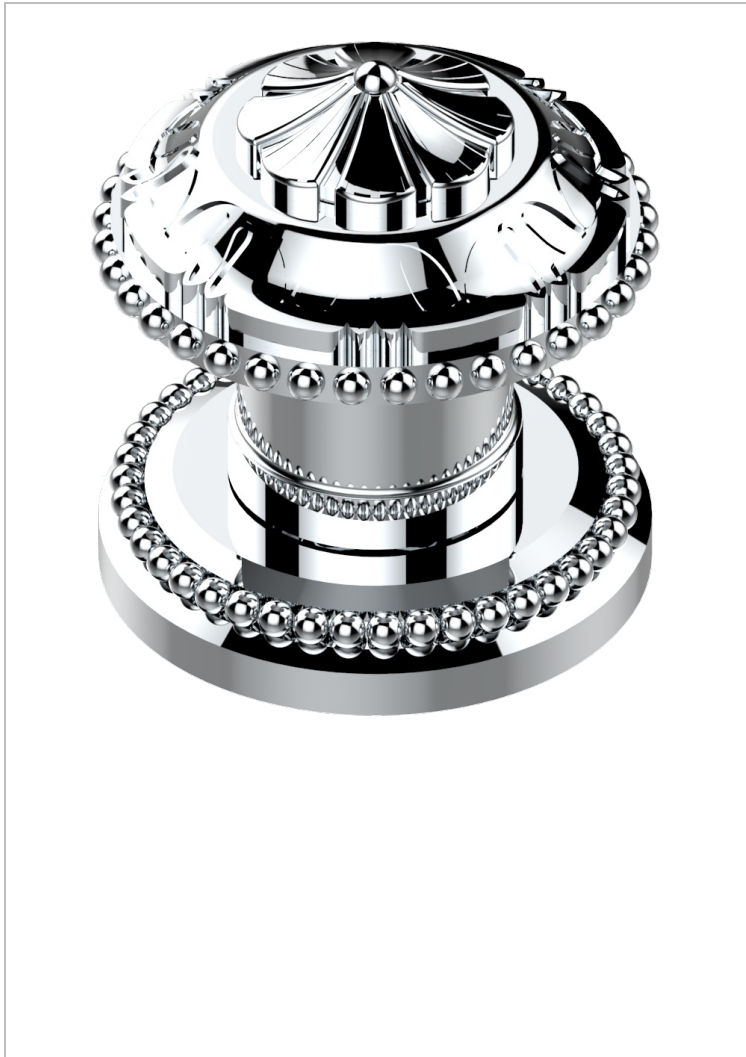

G14-35

Rim mounted 1/2" valve

CHARACTERISTIC

- Versailles
- Rim mounted 1/2" valve

AVAILABLE FINITIONS

Antique nickel - H28
 Black ceram - D30
 Blush PVD - H62
 Brass color PVD - H49
 Brown bronze color PVD - F33
 Gold color PVD - H52

Graphite PVD - H64
 Lacquered light bronze - D01
 Matt Umber PVD - H67
 Matt blush PVD - H60
 Matt brass color PVD - H50
 Matt brown bronze color PVD - F34

Matt chrome - C02
 Matt gold - F07
 Matt gold color PVD - H53
 Matt graphite PVD - H65
 Matt nickel (color finish) - C01
 Matt nickel color PVD - H56

Nickel color PVD - H55
 Polished chrome (color finish) - A02
 Polished chrome / Polished gold (color finish) - G02
 Polished gold (color finish) - F01
 Polished nickel - B01
 Soft gold - F30

Soft matt gold - F31
 Umber PVD - H66
 Varnished matt antique red copper (color finish) - H07