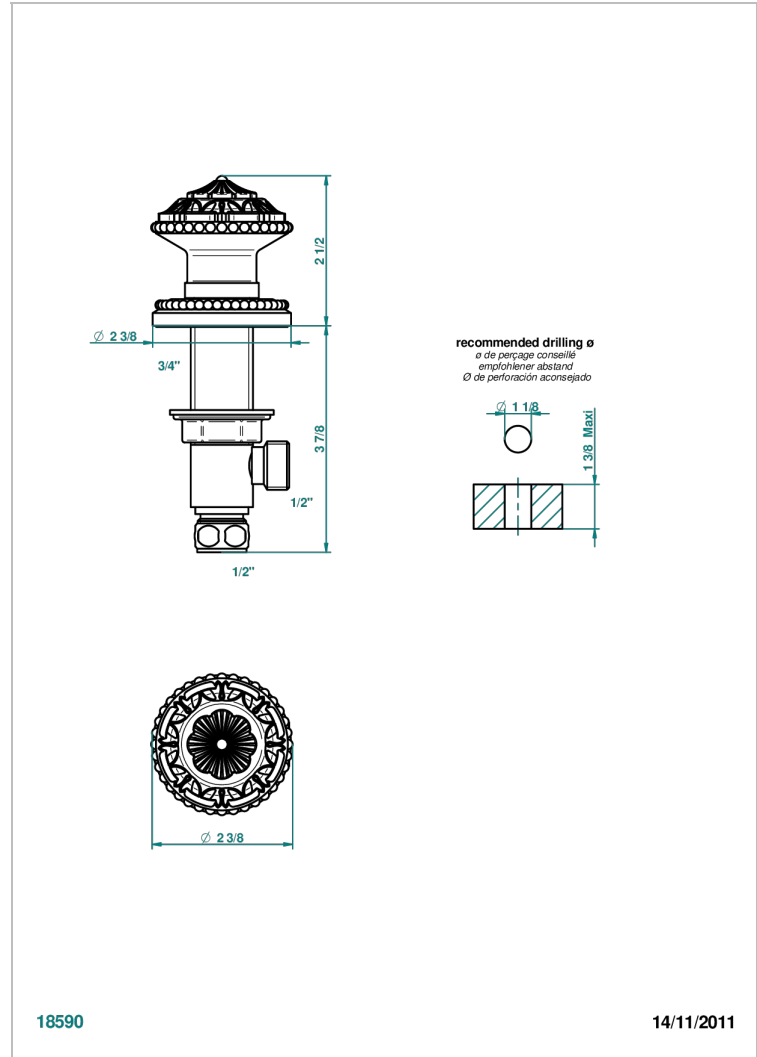

G14-35

Rim mounted 1/2" valve

CHARACTERISTIC

- Versailles
- Rim mounted 1/2" valve

AVAILABLE FINITIONS

Antique nickel - H28
 Black ceram - D30
 Blush PVD - H62
 Brass color PVD - H49
 Brown bronze color PVD - F33
 Gold color PVD - H52