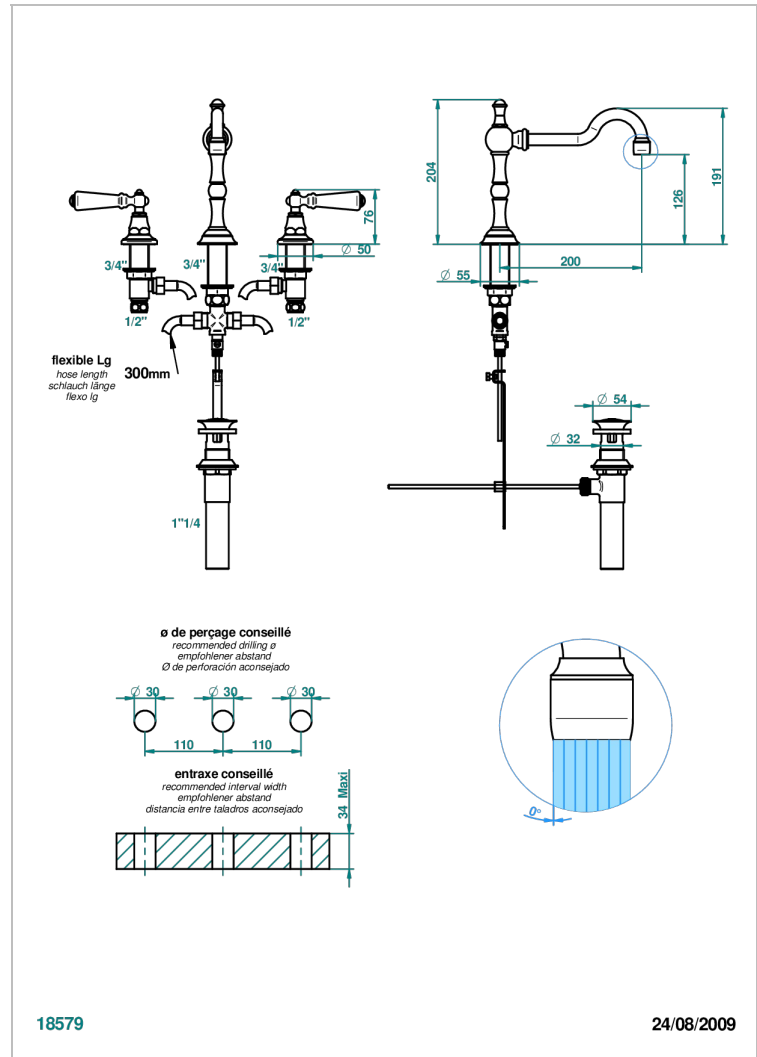

1900 WITH LEVER HANDLES

G28-151/US

Widespread lavatory set with drain

CHARACTERISTIC

- 1900 with lever handles
- Widespread lavatory set with drain

TECHNICAL SPECS

- Recommandé : 3 bars (max. 5 bars) - Advised : 43,5 psi (max. 72 psi)
- 5,7 l/min à 3 bars (1.5 gpm at 43.5 psi)