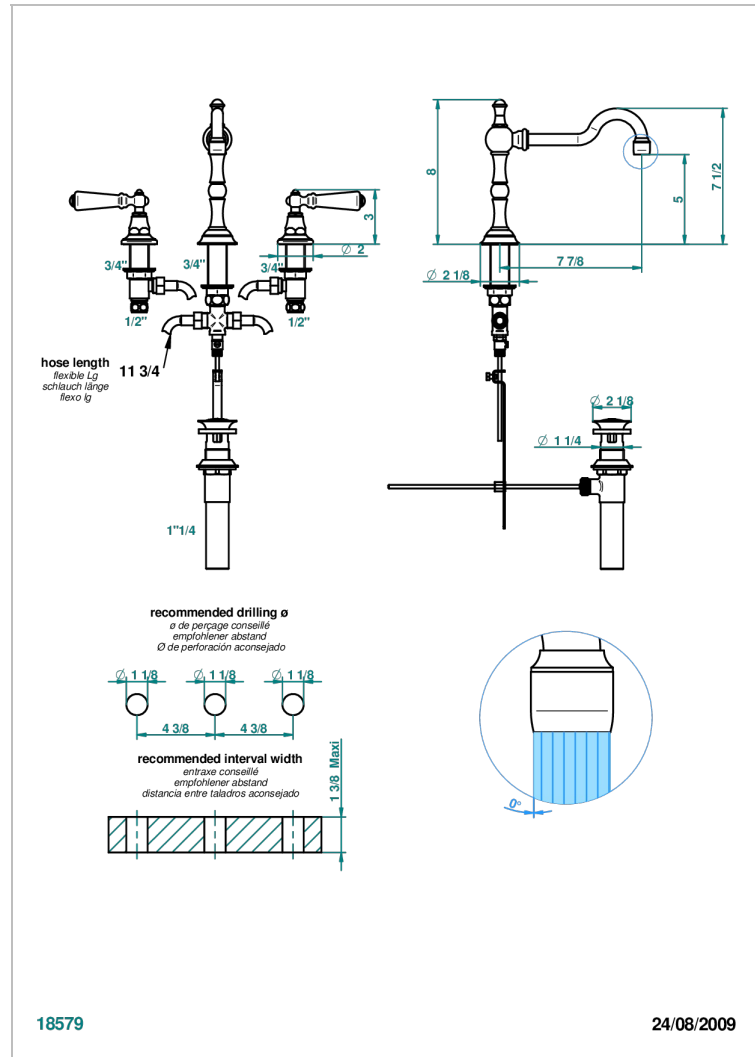

# 1900 WITH LEVER HANDLES

G28-151/US

Widespread lavatory set with drain

## CHARACTERISTIC

- 1900 with lever handles
- Widespread lavatory set with drain

## TECHNICAL SPECS

- Recommandé : 3 bars (max. 5 bars) - Advised : 43,5 psi (max. 72 psi)
- 5,7 l/min à 3 bars (1.5 gpm at 43.5 psi)