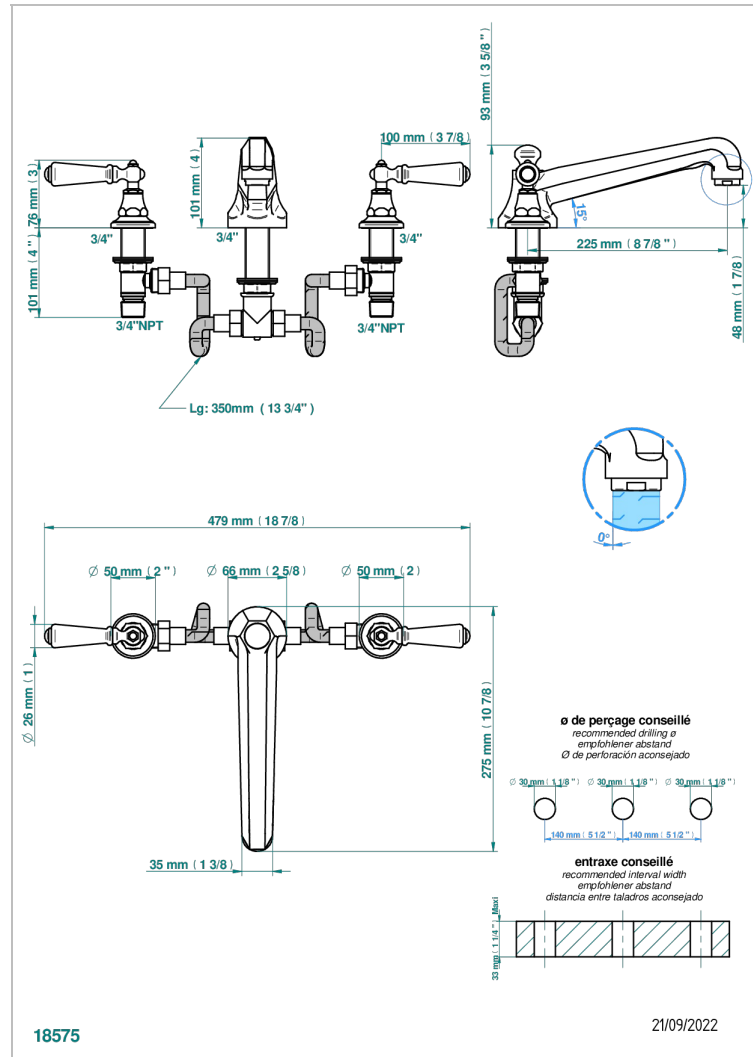

CHARLESTON WITH LEVER

G75-25SGB

Rim mounted 3-hole bath mixer, super goliath low spout

CHARACTERISTIC

- Charleston with lever
- Rim mounted 3-hole bath mixer, super goliath low spout

TECHNICAL SPECS

- Recommandé : 3 bars (max. 5 bars) - Advised : 43,5 psi (max. 72 psi)
- Bec : 35 l/min à 3 bars
- Spout : 9.26 gpm at 43.5 psi