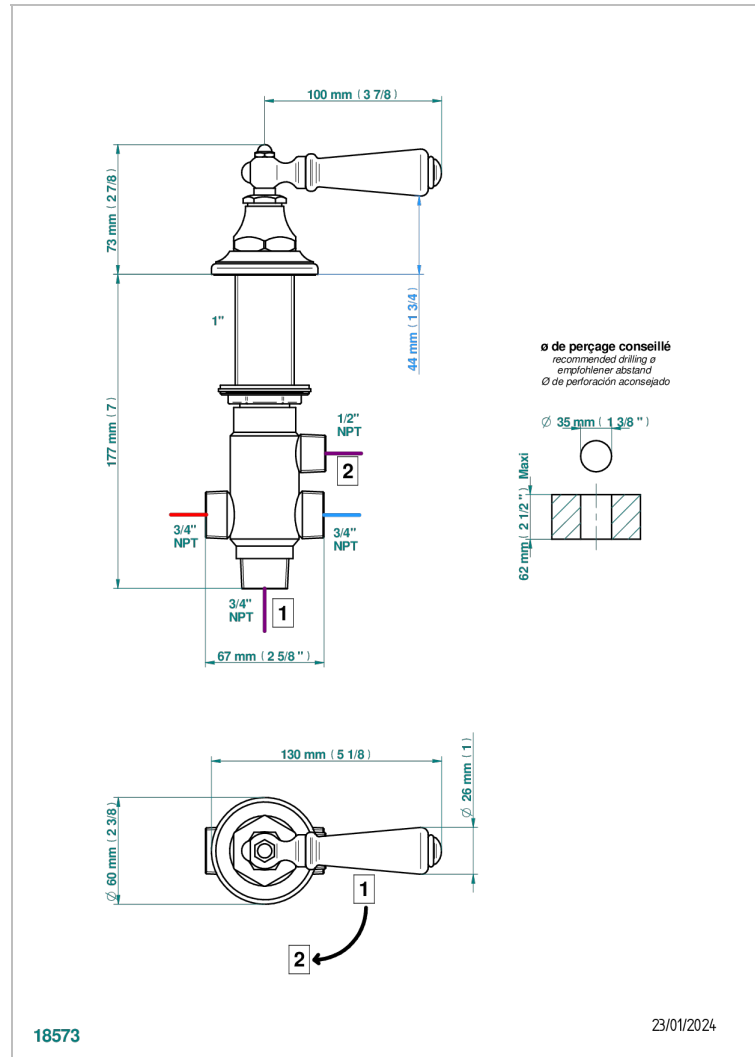

1900 WITH LEVER HANDLES

G28-504VGUS

2-function deck diverter with trim

CHARACTERISTIC

- 1900 with lever handles
- 2-function deck diverter with trim

AVAILABLE FINITIONS

Black ceram - D30
Blush PVD - H62
Brass color PVD - H49
Brown bronze color PVD - F33
Chrome polished - A02
Chrome polished / gold polished - G02