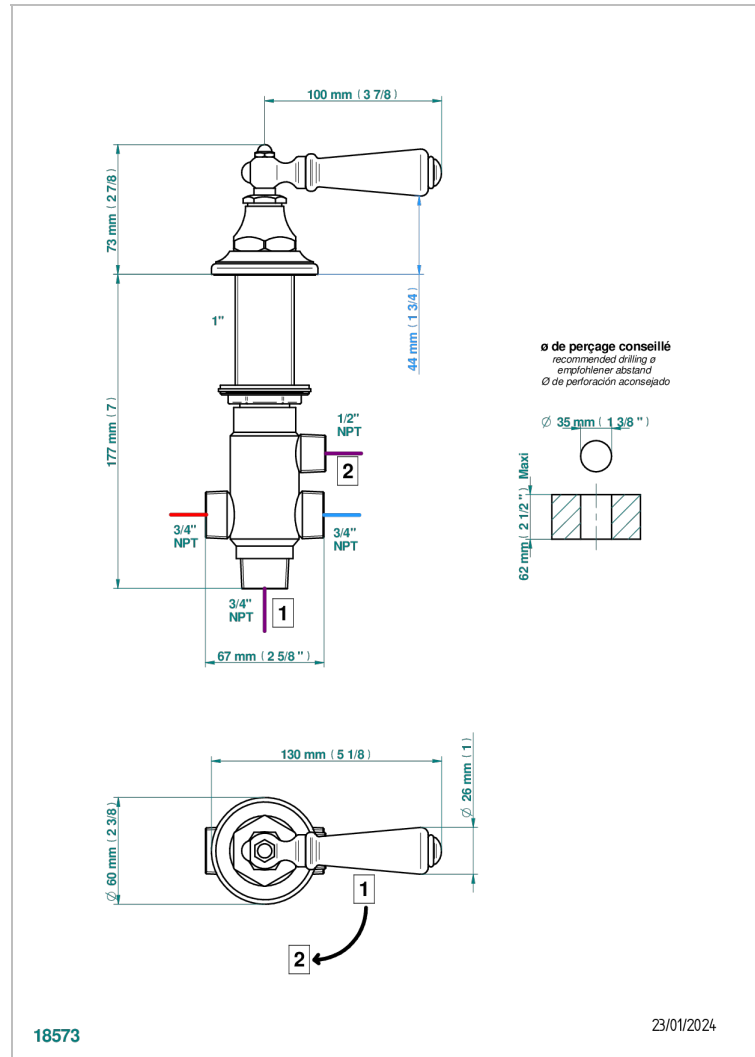

# BROADWAY WITH LEVER

A04-50/4/VG

Rim mounted 4 way diverter : 2 inlets and 2 outlets

## CHARACTERISTIC

- Broadway with Lever
- Rim mounted 4 way diverter : 2 inlets and 2 outlets