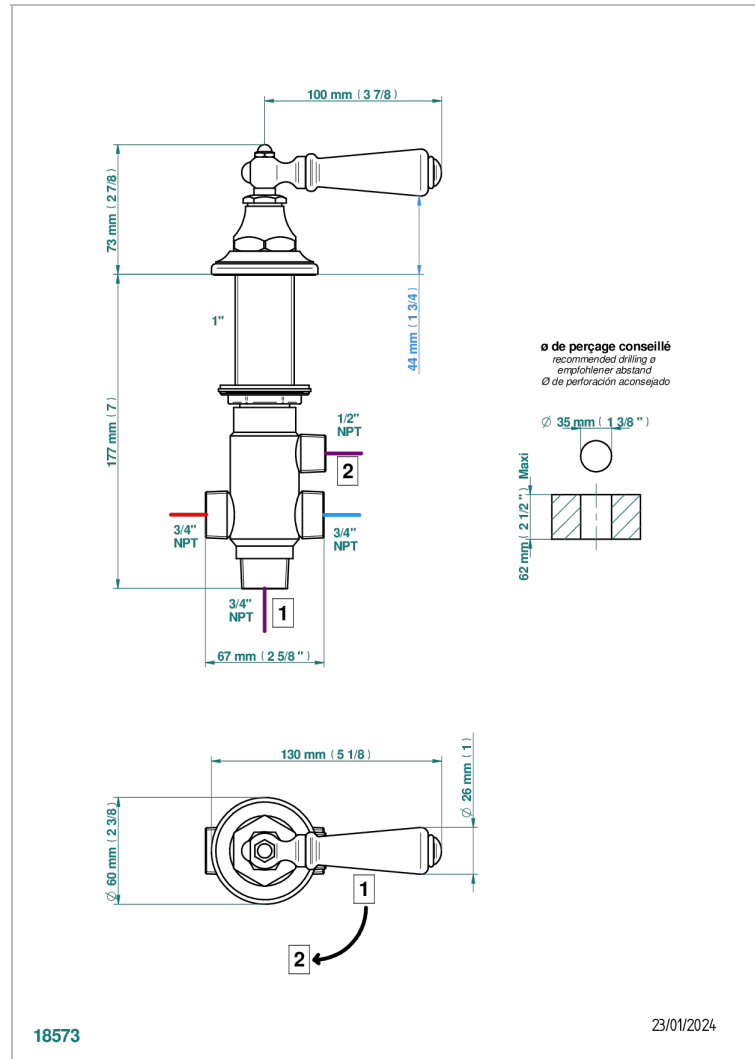

# BROADWAY WITH LEVER

A04-50/4/VG

Rim mounted 4 way diverter : 2 inlets and 2 outlets

## CHARACTERISTIC

- Broadway with Lever
- Rim mounted 4 way diverter : 2 inlets and 2 outlets