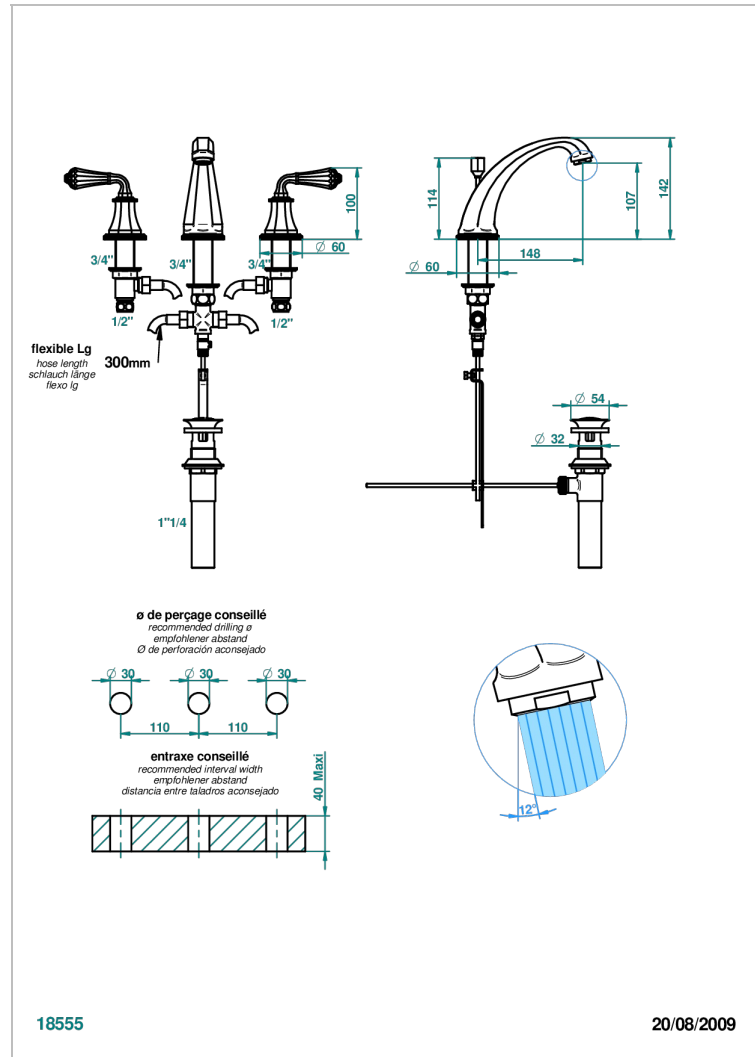

# ART DECO CRYSTAL

A56-152/US

Rim mounted 3-hole basin mixer with waste, high spout

## CARACTERÍSTICAS

- Art Déco Crystal
- Rim mounted 3-hole basin mixer with waste, high spout

## ESPECIFICACIONES TÉCNICAS

- Reconnaté : 3 bars (max. 5 bars) - Advised : 43,5 psi (max. 72 psi)
- 5,7 l/min à 3 bars (1.5 gpm at 43.5 psi)