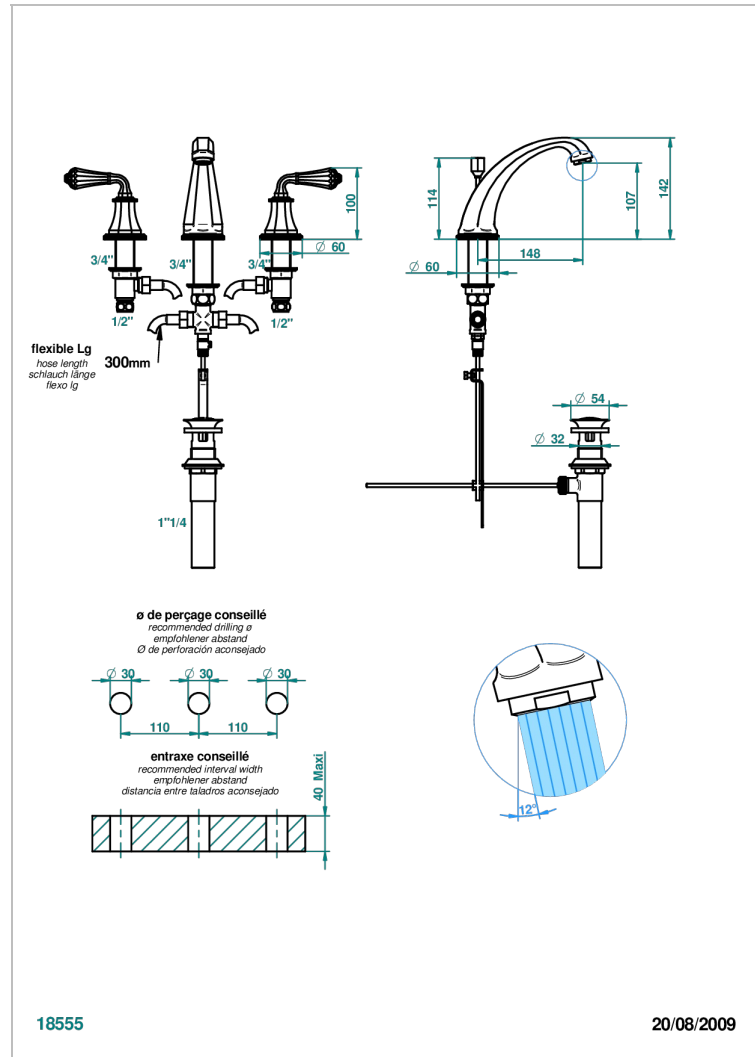

ART DECO CRYSTAL

A56-152/US

Widespread lavatory set, high spout, with drain

CHARACTERISTIC

- Art Déco Crystal
- Widespread lavatory set, high spout, with drain

TECHNICAL SPECS

- Recommandé : 3 bars (max. 5 bars) - Advised : 43,5 psi (max. 72 psi)
- 5,7 l/min à 3 bars (1.5 gpm at 43.5 psi)