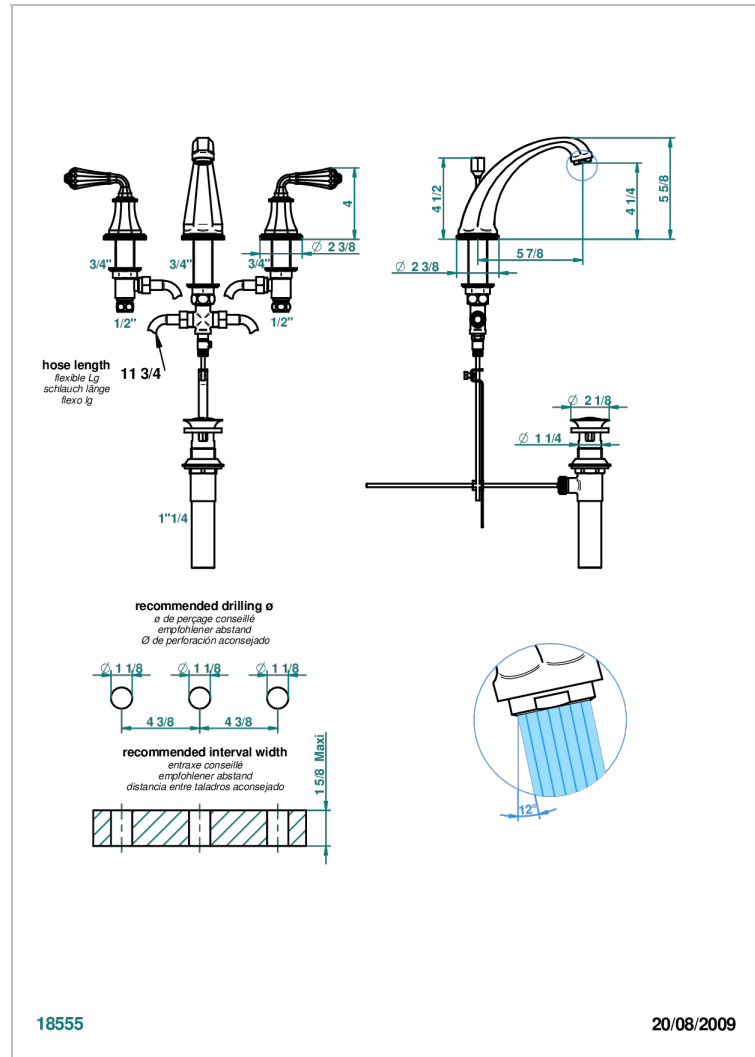

ART DECO CRYSTAL

A56-152/US

Widespread lavatory set, high spout, with drain

CHARACTERISTIC

- Art Déco Crystal
- Widespread lavatory set, high spout, with drain

TECHNICAL SPECS

- Recommandé : 3 bars (max. 5 bars) - Advised : 43,5 psi (max. 72 psi)
- 5,7 l/min à 3 bars (1.5 gpm at 43.5 psi)