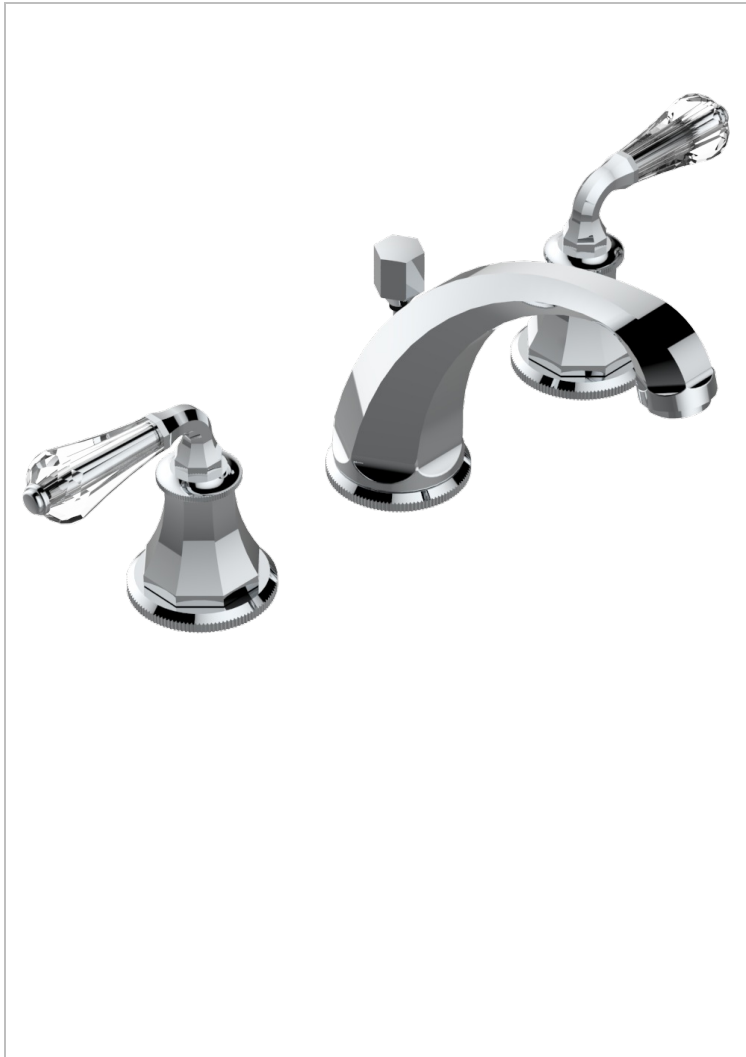

ART DECO CRYSTAL

A56-152/US

Widespread lavatory set, high spout, with drain

CHARACTERISTIC

- Art Déco Crystal
- Widespread lavatory set, high spout, with drain

TECHNICAL SPECS

- Recommandé : 3 bars (max. 5 bars) - Advised : 43,5 psi (max. 72 psi)
- 5,7 l/min à 3 bars (1.5 gpm at 43.5 psi)

AVAILABLE FINITIONS

Black ceram - D30
Blush PVD - H62
Brass color PVD - H49
Brown bronze color PVD - F33
Chrome polished - A02
Chrome polished / gold polished - G02

Copper antique matt, coated - H07
Gold color PVD - H52
Gold mat - F07
Gold polished - F01
Graphite PVD - H64
Light coated bronze - D01

Matt Umber PVD - H67
Matt blush PVD - H60
Matt brass color PVD - H50
Matt brown bronze color PVD - F34
Matt chrome (American satin) - C02
Matt gold color PVD - H53

Matt graphite PVD - H65
Matt nickel (American satin) - C01
Matt nickel color PVD - H56
Natural smoked Brass - A13
Nickel antique / Sovereign - H28
Nickel color PVD - H55

Nickel polished - B01
Soft gold - F30
Soft matt gold - F31
Umber PVD - H66