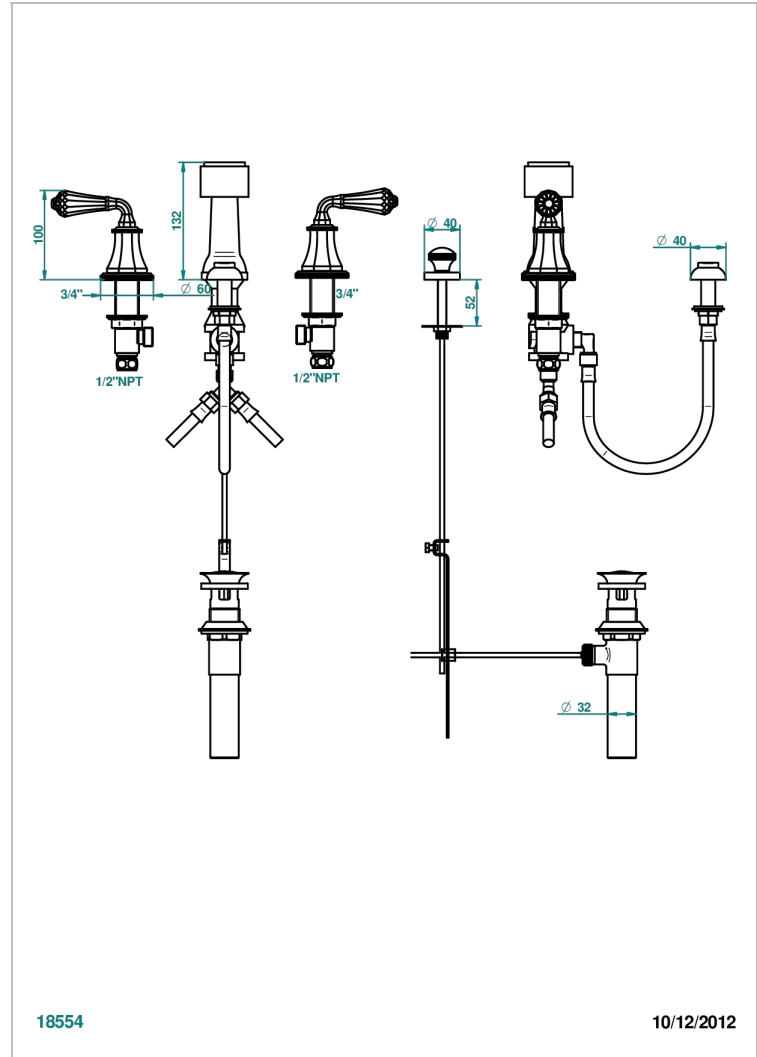

ART DECO CRYSTAL

A56-207KA

Deck mounted 3-hole bidet with vertical spray, vacuum breaker and drain

18554

10/12/2012

CHARACTERISTIC

- ASME : ASME A112.18.1-2011/CSA B125.1-11

STANDARDS