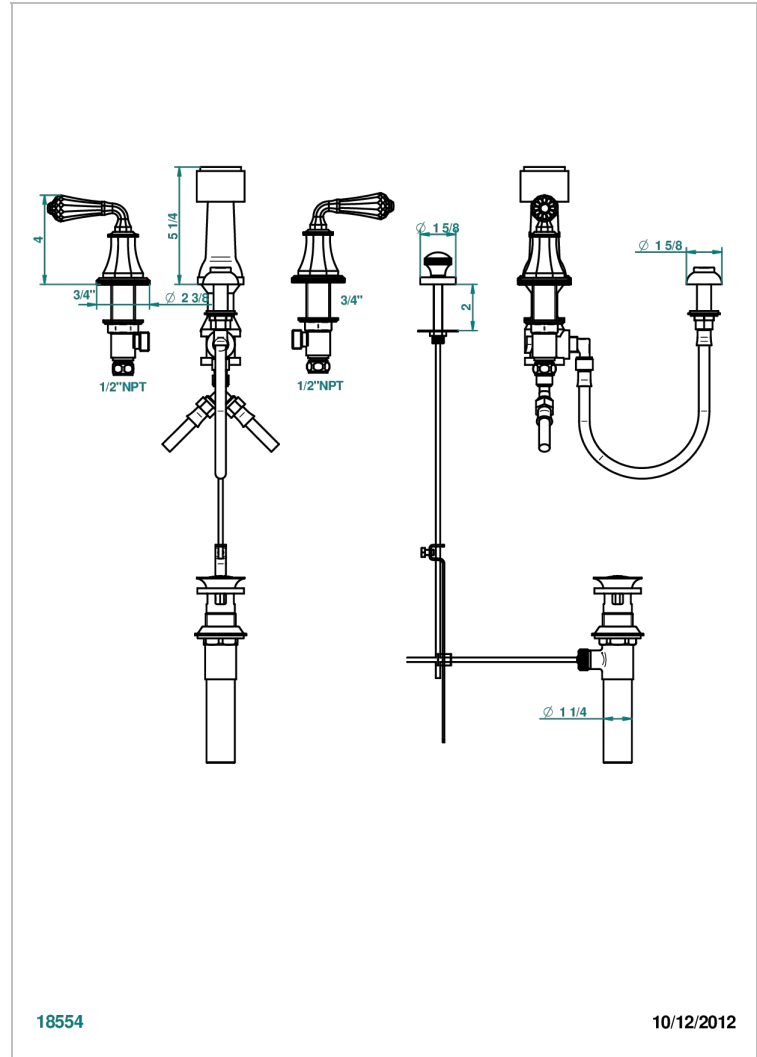

ART DECO CRYSTAL

A56-207KA

Deck mounted 3-hole bidet with vertical spray, vacuum breaker and drain

18554

10/12/2012

CHARACTERISTIC

- ASME : ASME A112.18.1-2011/CSA B125.1-11

STANDARDS