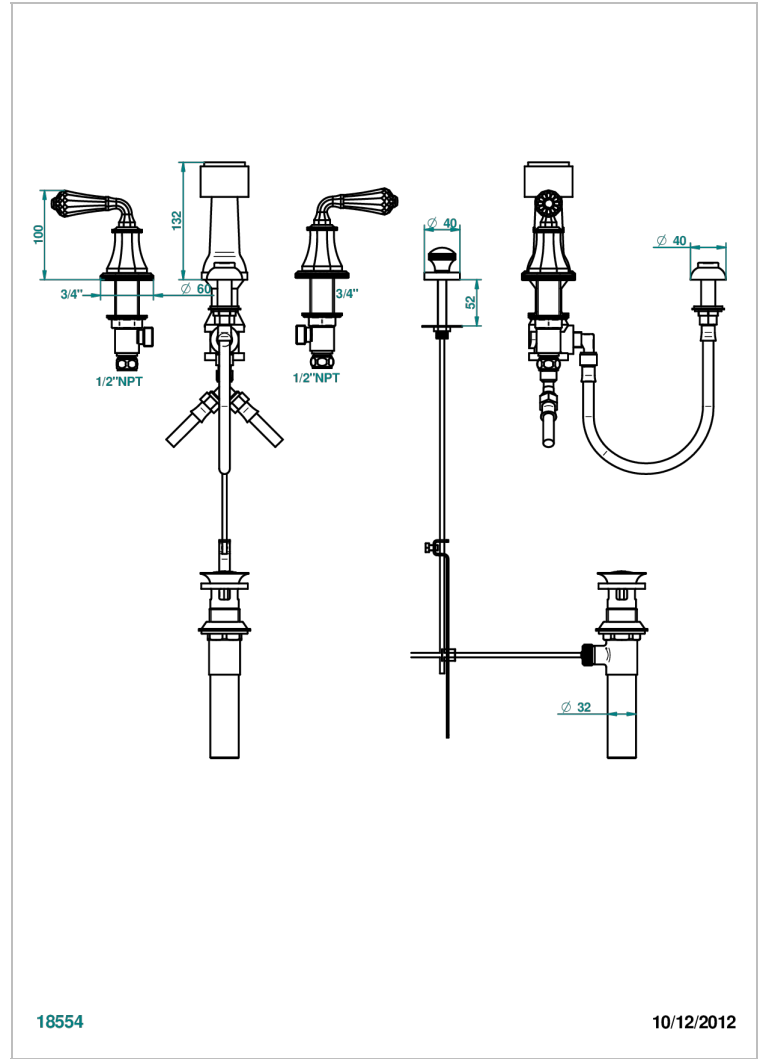

ART DECO CRYSTAL

A56-207KA

Bidet Faucet with vertical spray, drain and vacuum breaker, for bidet Kohler

18554

10/12/2012

CHARACTERISTIC

- ASME : ASME A112.18.1-2011/CSA B125.1-11

STANDARDS

AVAILABLE FINITIONS

Antique nickel - H28
Black ceram - D30
Blush PVD - H62
Brass color PVD - H49
Brown bronze color PVD - F33
Gold color PVD - H52

Graphite PVD - H64
Lacquered light bronze - D01
Matt Umber PVD - H67
Matt blush PVD - H60
Matt brass color PVD - H50
Matt brown bronze color PVD - F34