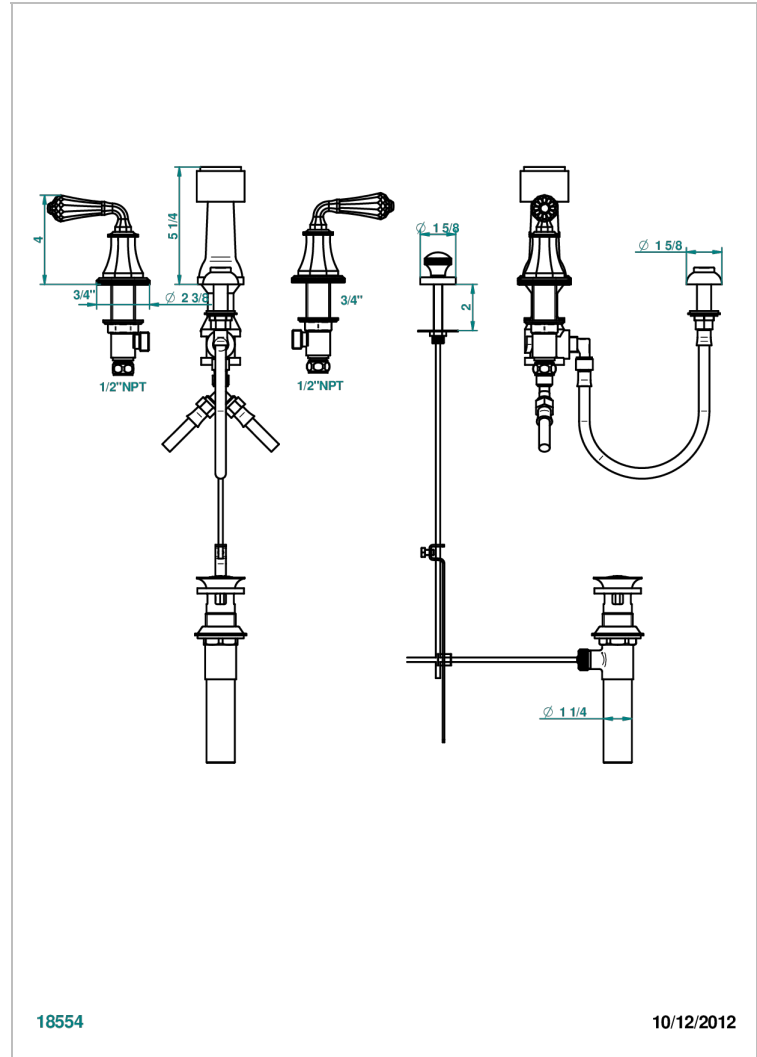

# ART DECO CRYSTAL

A56-207KA

THG  
PARIS

Bidet Faucet with vertical spray, drain and vacuum breaker, for bidet Kohler