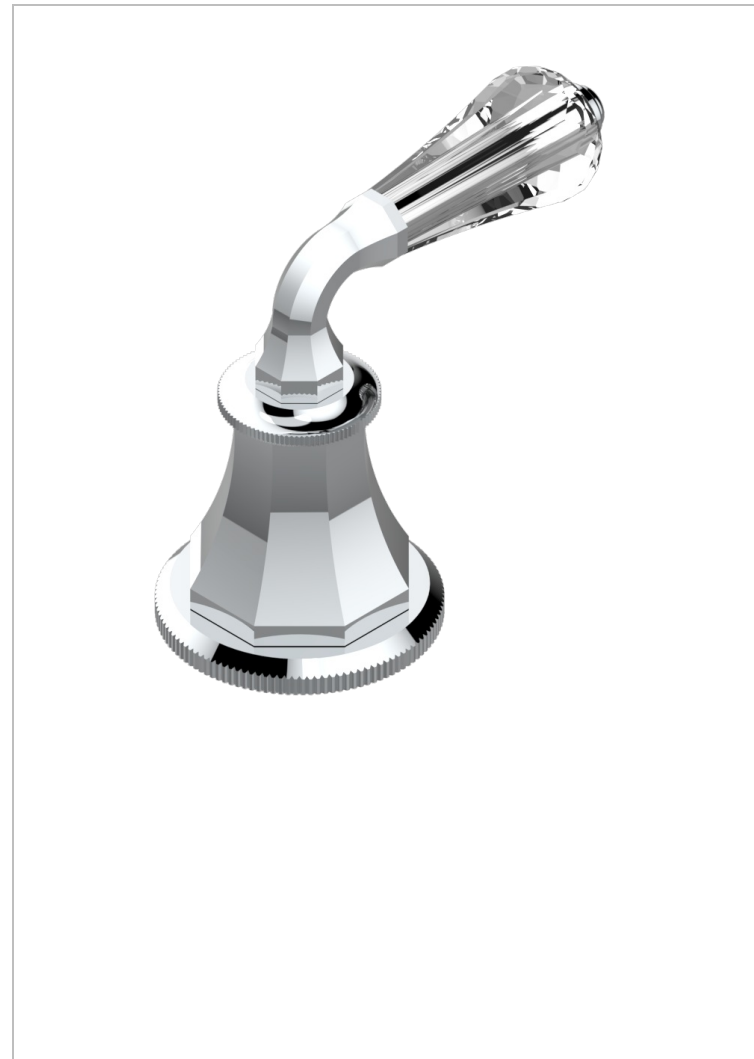

ART DECO CRYSTAL

A56-50/4/VG

Rim mounted 4 way diverter : 2 inlets and 2 outlets

CHARACTERISTIC

- Art Déco Crystal
- Rim mounted 4 way diverter : 2 inlets and 2 outlets

AVAILABLE FINITIONS

Antique nickel - H28
Black ceram - D30
Blush PVD - H62
Brass color PVD - H49
Brown bronze color PVD - F33
Gold color PVD - H52

Graphite PVD - H64
Lacquered light bronze - D01
Matt Umber PVD - H67
Matt blush PVD - H60
Matt brass color PVD - H50
Matt brown bronze color PVD - F34

Matt chrome - C02
Matt gold - F07
Matt gold color PVD - H53
Matt graphite PVD - H65
Matt nickel (color finish) - C01
Matt nickel color PVD - H56

Natural smoked Brass - A13
Nickel color PVD - H55
Polished chrome (color finish) - A02
Polished chrome / Polished gold (color finish) - G02
Polished gold (color finish) - F01
Polished nickel - B01

Soft gold - F30
Soft matt gold - F31
Umber PVD - H66
Varnished matt antique red copper (color finish) - H07