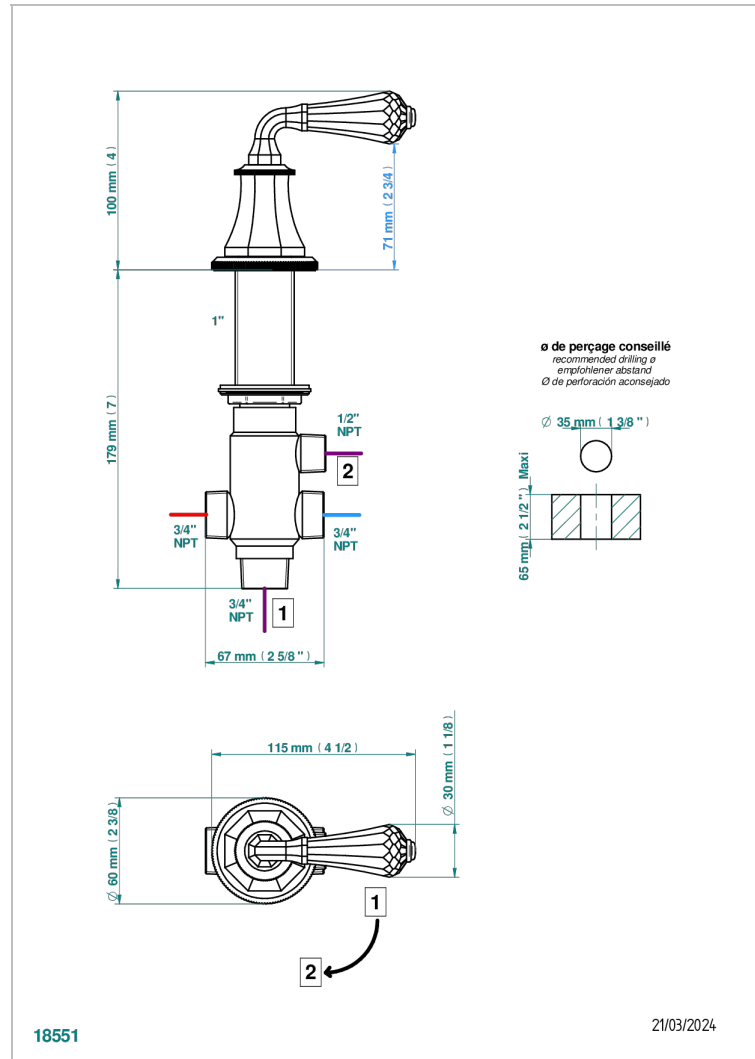

ART DECO CRYSTAL

A56-50/4/VG

Rim mounted 4 way diverter : 2 inlets and 2 outlets

CHARACTERISTIC

- Art Déco Crystal
- Rim mounted 4 way diverter : 2 inlets and 2 outlets

AVAILABLE FINITIONS

Antique nickel - H28
Black ceram - D30
Blush PVD - H62
Brass color PVD - H49
Brown bronze color PVD - F33
Gold color PVD - H52