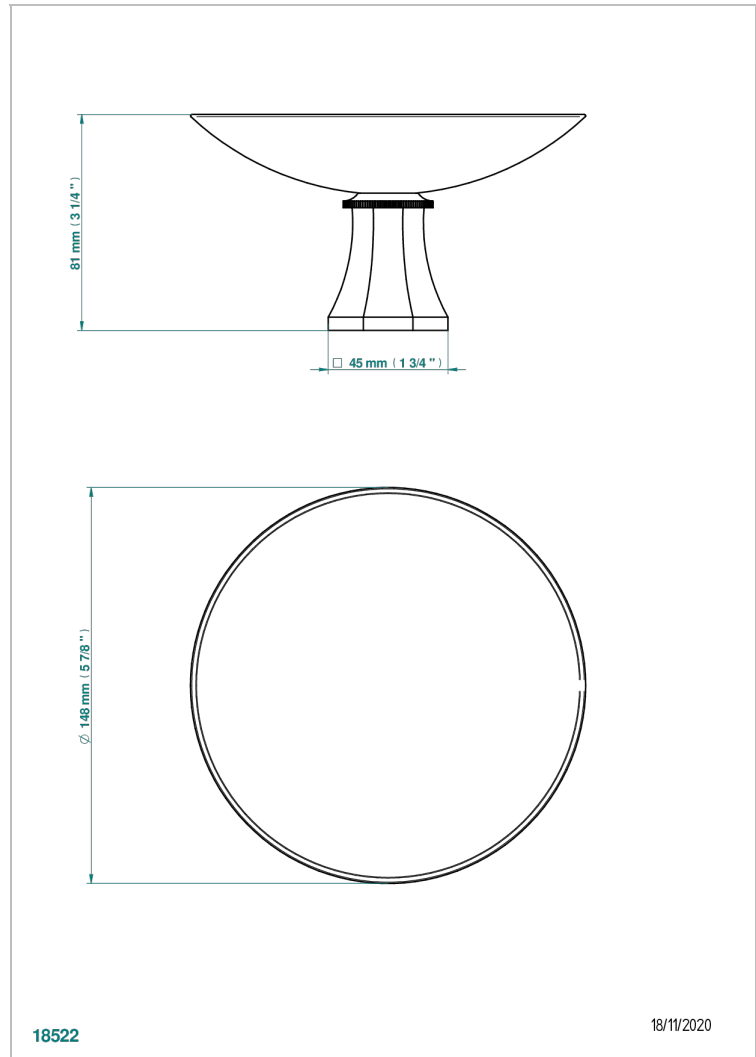

TRADITION CRYSTAL

A59-544GM

Soap dish, freestanding , 6" diameter

THG[®]
PARIS

CHARACTERISTIC

- Tradition Crystal
- Soap dish, freestanding , 6" diameter

AVAILABLE FINITIONS

Black ceram - D30
Blush PVD - H62
Brass color PVD - H49
Brown bronze color PVD - F33
Chrome polished - A02
Chrome polished / gold polished - G02

Copper antique matt, coated - H07
Gold color PVD - H52
Gold mat - F07
Gold polished - F01
Graphite PVD - H64
Light coated bronze - D01

Matt Umber PVD - H67
Matt blush PVD - H60
Matt brass color PVD - H50
Matt brown bronze color PVD - F34
Matt chrome (American satin) - C02
Matt gold color PVD - H53