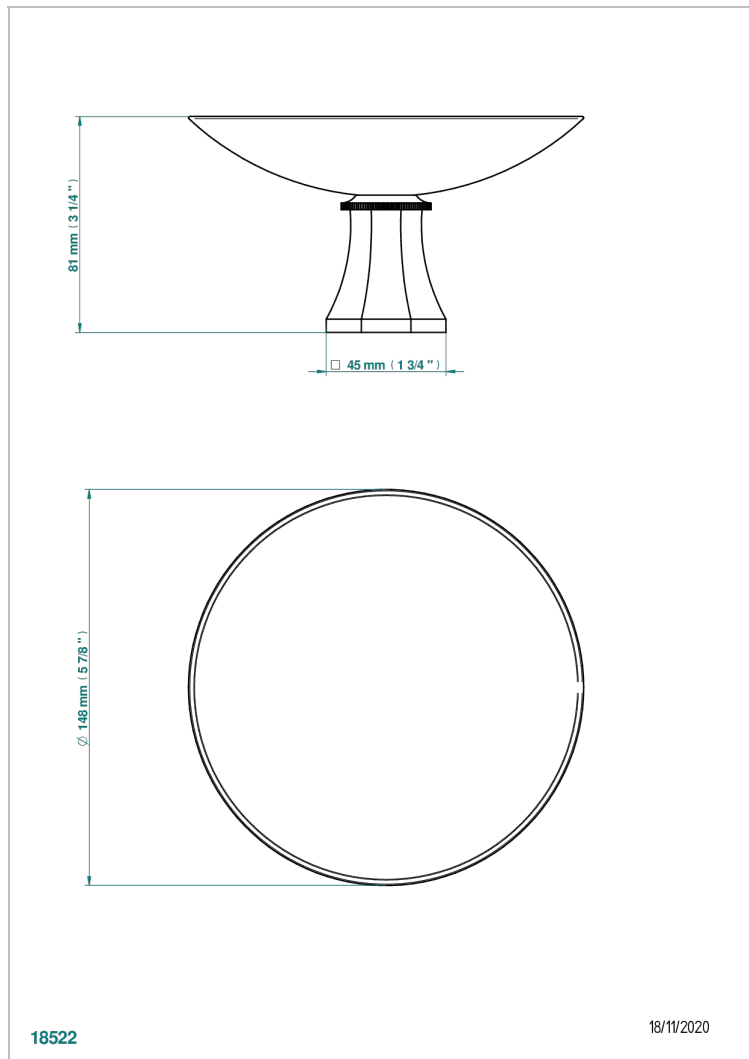

TRADITION WITH LEVER HANDLES

A58-544GM

Soap dish, freestanding , 6" diameter

THG[®]
PARIS

CHARACTERISTIC

- Tradition with lever handles
- Soap dish, freestanding , 6" diameter

AVAILABLE FINITIONS

Black ceram - D30