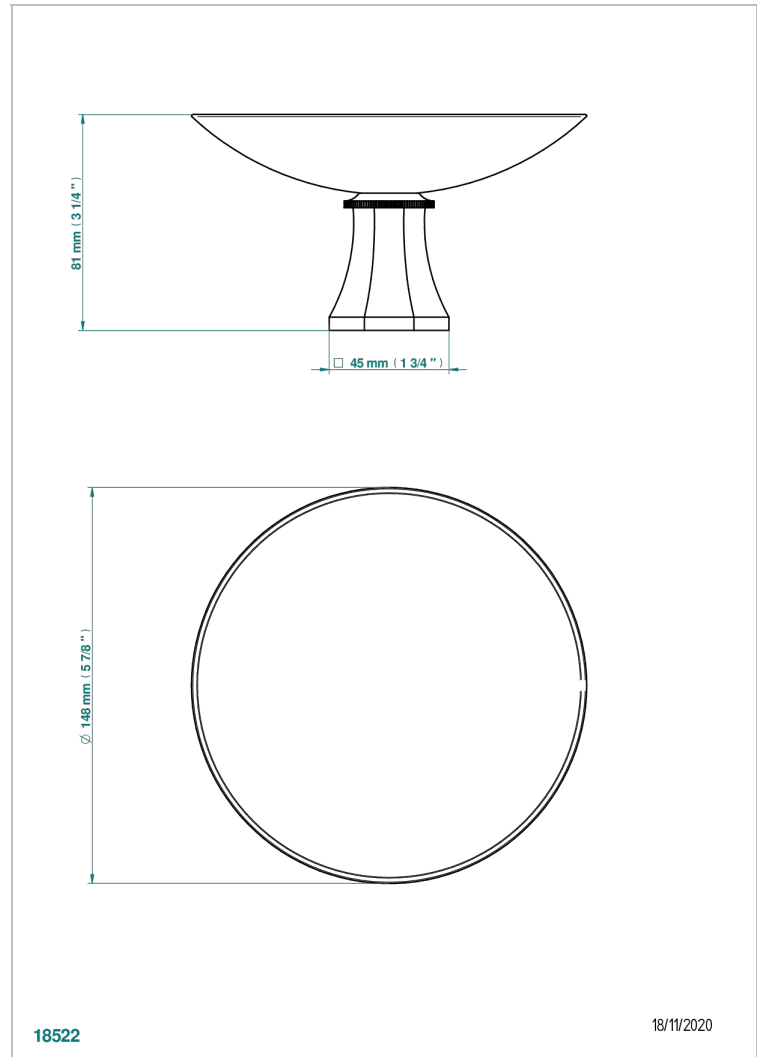

ART DECO CRYSTAL

A56-544GM

Soap dish, freestanding , 6" diameter

CHARACTERISTIC

- Art Déco Crystal
- Soap dish, freestanding , 6" diameter

AVAILABLE FINITIONS

Black ceram - D30
Blush PVD - H62
Brass color PVD - H49
Brown bronze color PVD - F33
Chrome polished - A02
Chrome polished / gold polished - G02

Copper antique matt, coated - H07
Gold color PVD - H52
Gold mat - F07
Gold polished - F01
Graphite PVD - H64
Light coated bronze - D01

Matt Umber PVD - H67
Matt blush PVD - H60
Matt brass color PVD - H50
Matt brown bronze color PVD - F34
Matt chrome (American satin) - C02
Matt gold color PVD - H53