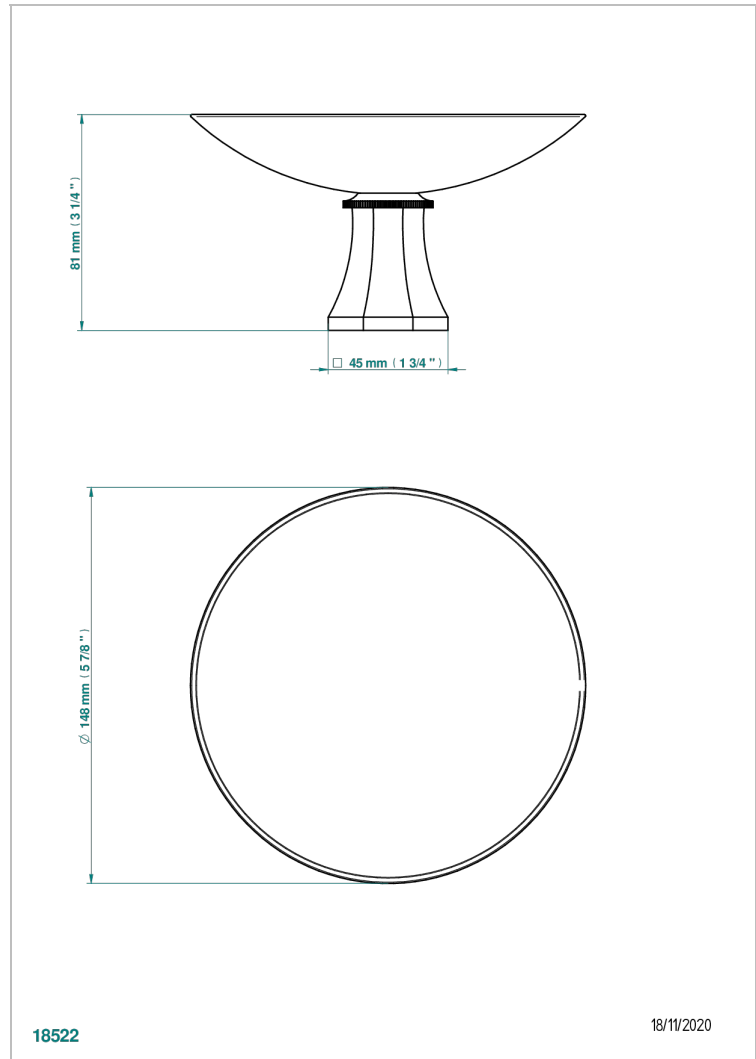

# ART DECO WITH LEVER HANDLES

A55-544GM

Soap dish, freestanding , 6" diameter

## CHARACTERISTIC

- Art Déco with lever handles
- Soap dish, freestanding , 6" diameter