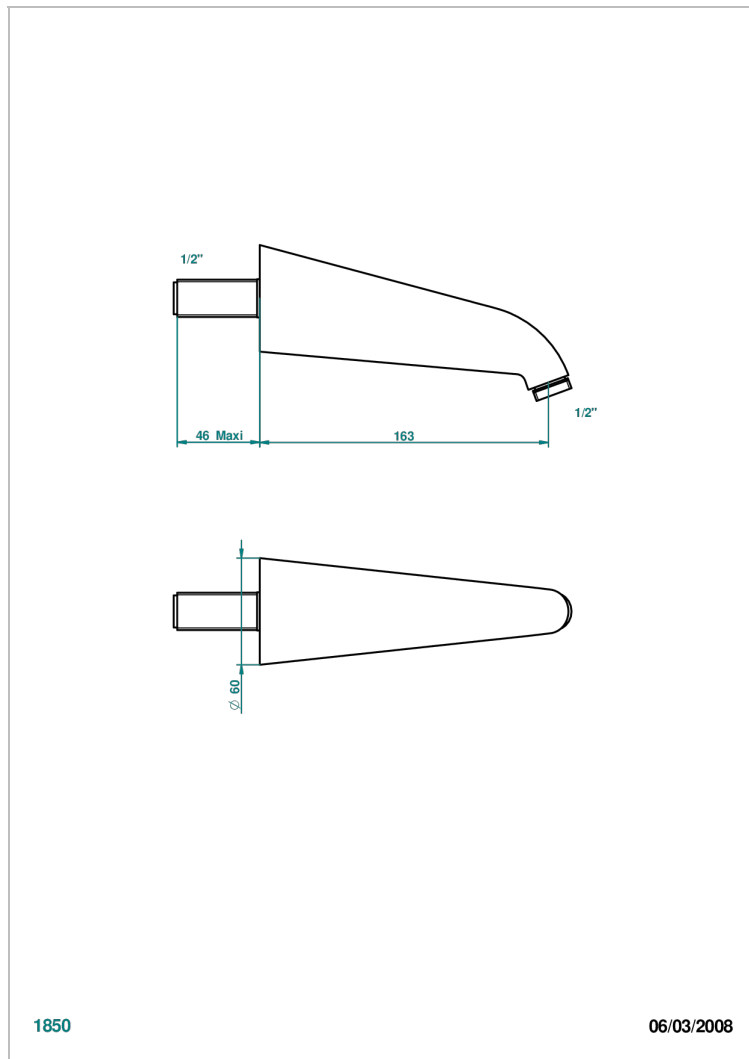

GENERAL ITEMS

G00-85

Wall mounted shower arm 1/2", length: 170 mm, 45° (not available in PVD finishes)

1850

06/03/2008

CHARACTERISTIC

- General Items
- Wall mounted shower arm 1/2", length: 170 mm, 45° (not available in PVD finishes)

Varnished matt antique red copper (color finish) - H07