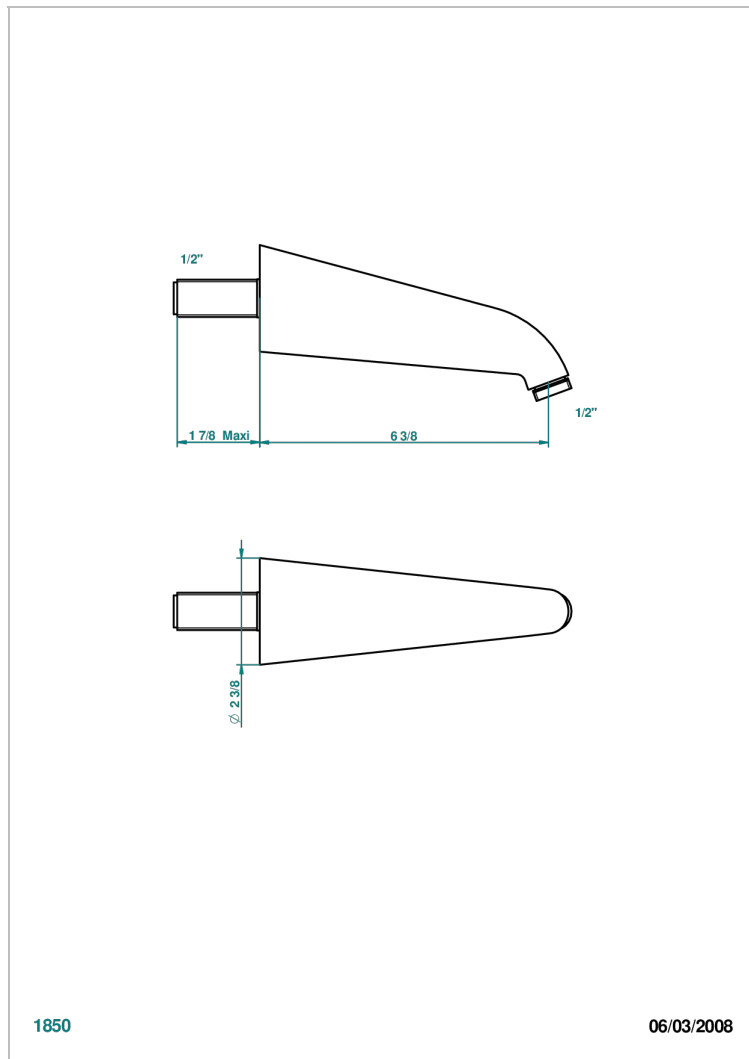

GENERAL ITEMS

G00-85

Wall mounted shower arm 1/2", length: 170 mm, 45° (not available in PVD finishes)

CHARACTERISTIC

- General Items
- Wall mounted shower arm 1/2", length: 170 mm, 45° (not available in PVD finishes)

Varnished matt antique red copper (color finish) - H07