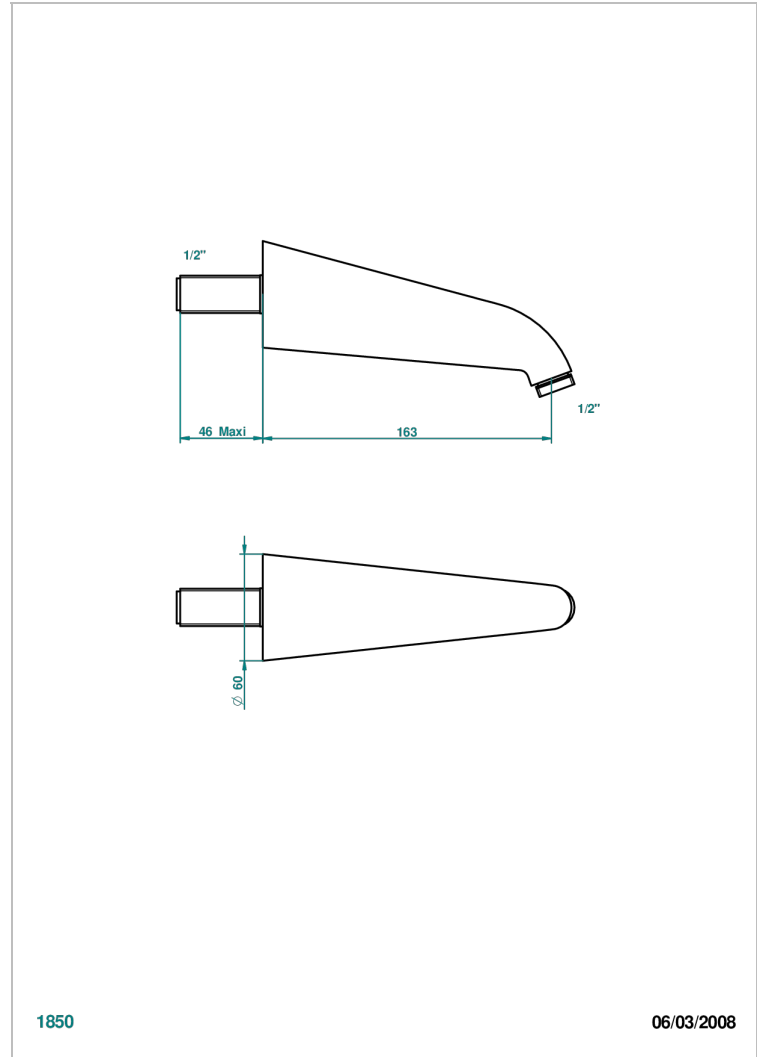

GENERAL ITEMS

G00-85

Wall mounted shower arm 1/2", length: 170 mm, 45° (not available in PVD finishes)

1850

06/03/2008

CHARACTERISTIC

- General Items
- Wall mounted shower arm 1/2", length: 170 mm, 45° (not available in PVD finishes)

Varnished matt antique red copper (color finish) - H07