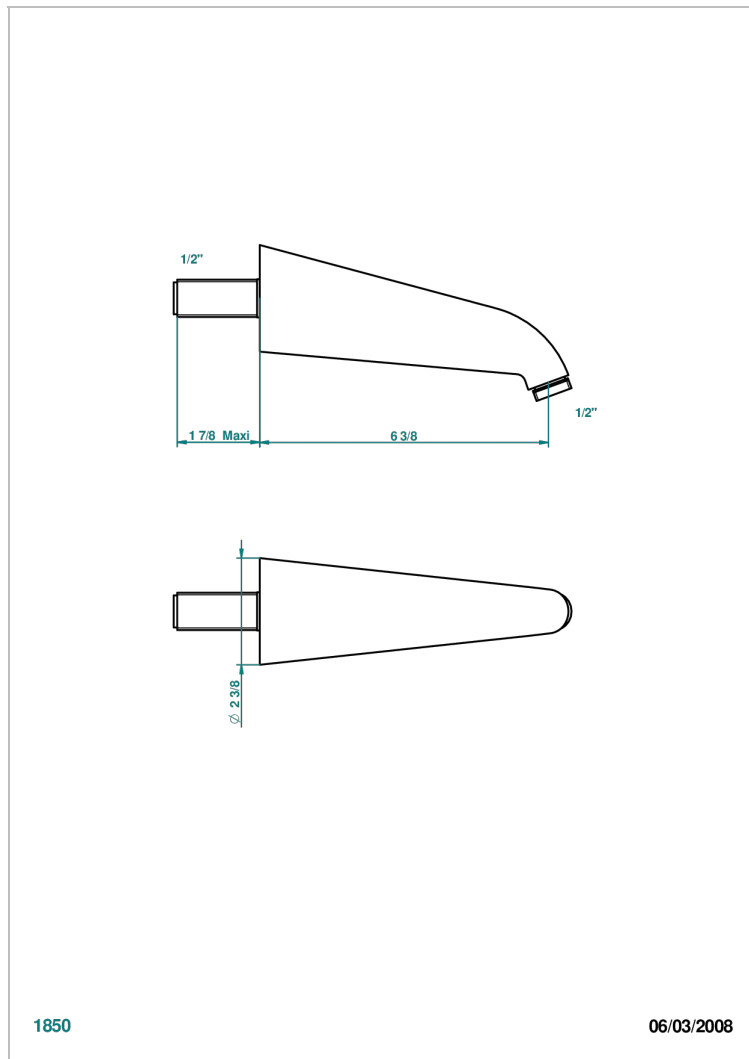

GENERAL ITEMS

G00-85

Wall mounted shower arm 1/2", length: 170 mm, 45° (not available in PVD finishes)

1850

06/03/2008

CHARACTERISTIC

- General Items
- Wall mounted shower arm 1/2", length: 170 mm, 45° (not available in PVD finishes)

Varnished matt antique red copper (color finish) - H07