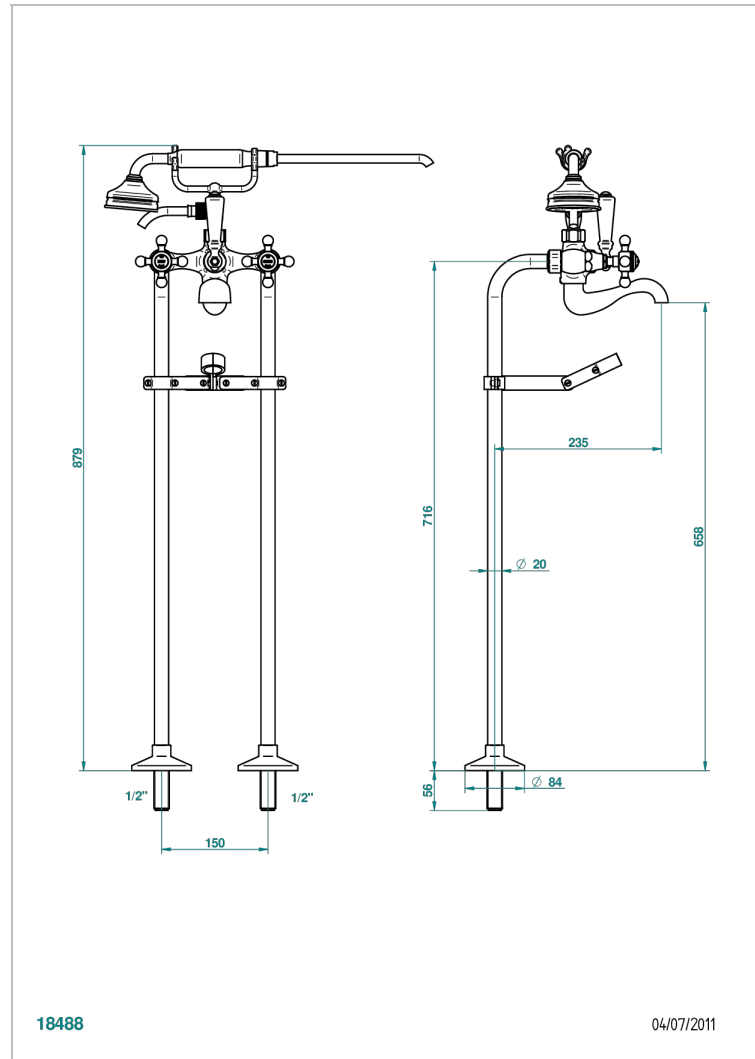

# 1900

G25-13700

THG<sup>®</sup>  
PARIS

Free-standing 2-hole bath/telephone shower mixer with upright connections and "T" piece fixation

## CHARACTERISTIC

- 1900
- Free-standing 2-hole bath/telephone shower mixer with upright connections and "T" piece fixation

## TECHNICAL SPECS

- Recommandé : 3 bars (max. 5 bars) - Advised : 43,5 psi (max. 72 psi)
- Bec : 75 l/min à 3 bars - Douchette : 9,5 l/min à 3 bars
- Spout : 19,8 gpm at 43.5 psi - Handshower : 2.5 gpm at 43.5 psi