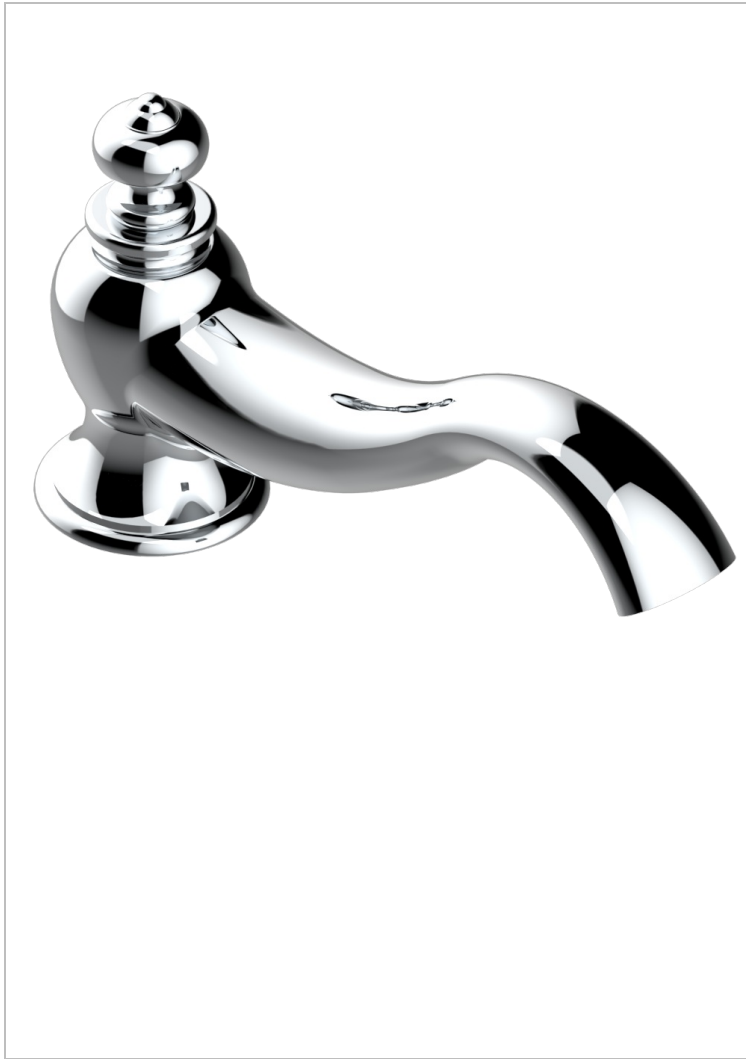

BROADWAY WITH WHITE PORCELAIN LEVER HANDLES

A04-295G

Bathtub spout

CHARACTERISTIC

- Broadway with white porcelain lever handles
- Bathtub spout

AVAILABLE FINITIONS

Black ceram - D30
Blush PVD - H62
Brass color PVD - H49
Brown bronze color PVD - F33
Chrome polished - A02
Chrome polished / gold polished - G02

Copper antique matt, coated - H07
Gold color PVD - H52
Gold mat - F07
Gold polished - F01
Graphite PVD - H64
Light coated bronze - D01

Matt Umber PVD - H67
Matt blush PVD - H60
Matt brass color PVD - H50
Matt brown bronze color PVD - F34
Matt chrome (American satin) - C02
Matt gold color PVD - H53

Matt graphite PVD - H65
Matt nickel (American satin) - C01
Matt nickel color PVD - H56
Natural smoked Brass - A13
Nickel antique / Sovereign - H28
Nickel color PVD - H55

Nickel polished - B01
Soft gold - F30
Soft matt gold - F31
Umber PVD - H66