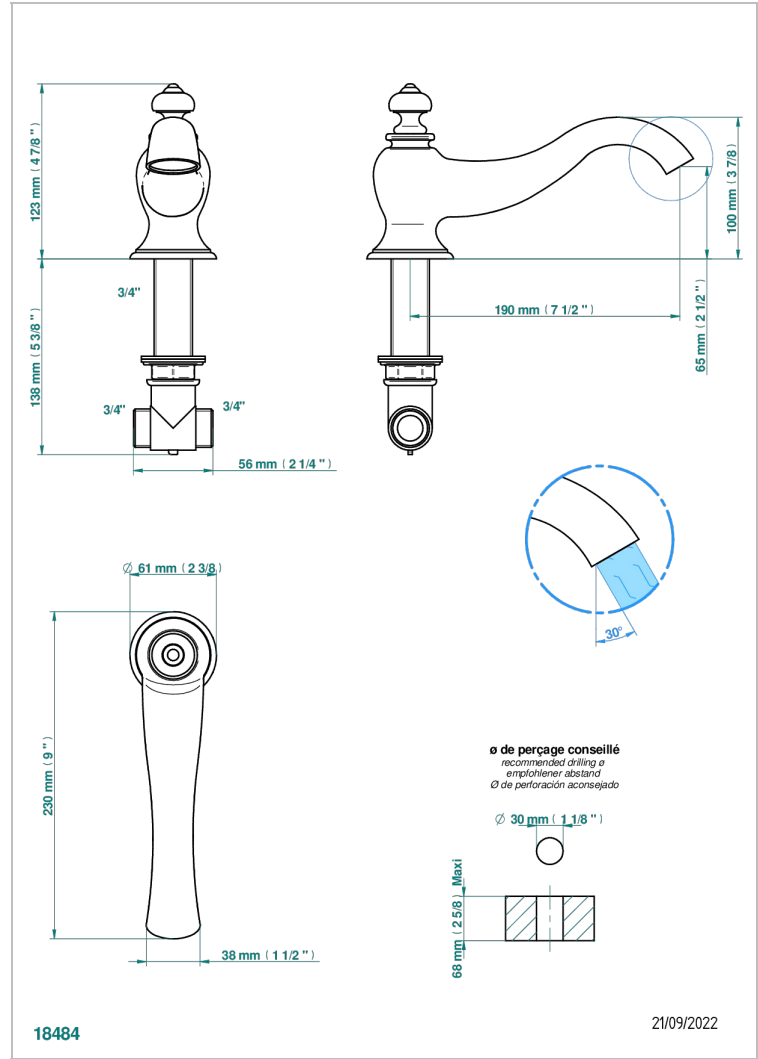

BROADWAY WITH WHITE PORCELAIN LEVER HANDLES

A04-295G

Bathtub spout

CHARACTERISTIC

- Broadway with white porcelain lever handles
- Bathtub spout

AVAILABLE FINITIONS

Black ceram - D30
Blush PVD - H62
Brass color PVD - H49
Brown bronze color PVD - F33
Chrome polished - A02
Chrome polished / gold polished - G02

Copper antique matt, coated - H07
Gold color PVD - H52
Gold mat - F07
Gold polished - F01
Graphite PVD - H64
Light coated bronze - D01

Matt Umber PVD - H67
Matt blush PVD - H60
Matt brass color PVD - H50
Matt brown bronze color PVD - F34
Matt chrome (American satin) - C02
Matt gold color PVD - H53

Matt graphite PVD - H65
Matt nickel (American satin) - C01
Matt nickel color PVD - H56
Natural smoked Brass - A13
Nickel antique / Sovereign - H28
Nickel color PVD - H55

Nickel polished - B01
Soft gold - F30
Soft matt gold - F31
Umber PVD - H66