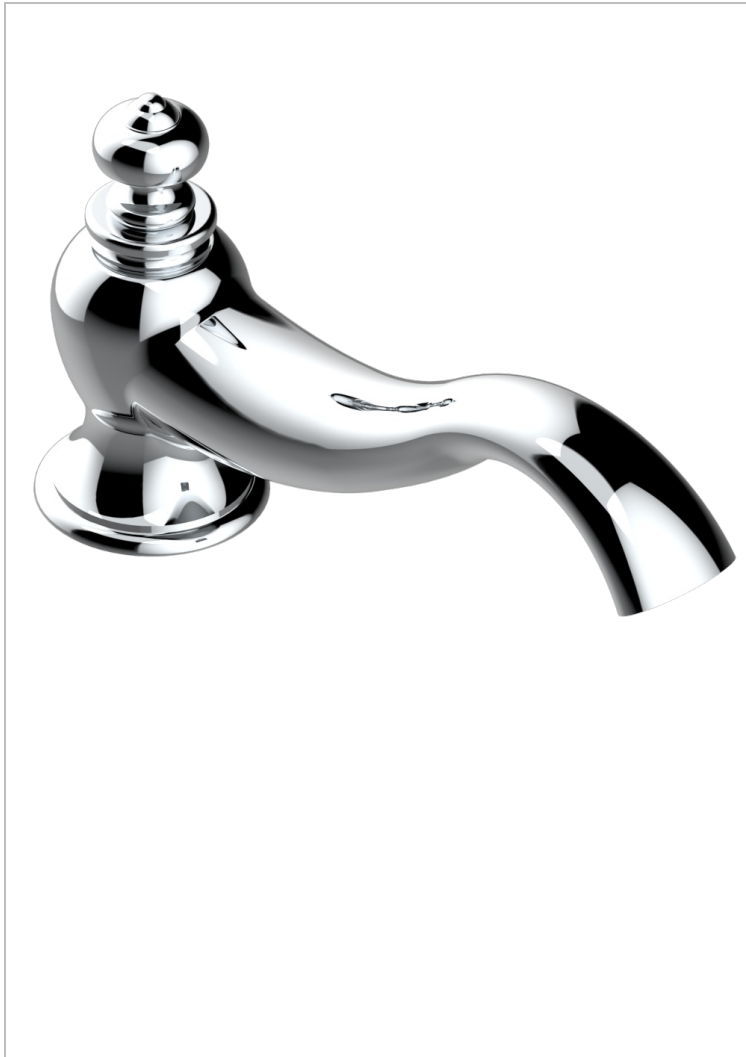

BROADWAY WITH LEVER

A04-29SG

Rim mounted bath spout, super goliath

CHARACTERISTIC

- Broadway with Lever
- Rim mounted bath spout, super goliath

AVAILABLE FINITIONS

Antique nickel - H28
Black ceram - D30
Blush PVD - H62
Brass color PVD - H49
Brown bronze color PVD - F33
Gold color PVD - H52

Graphite PVD - H64
Lacquered light bronze - D01
Matt Umber PVD - H67
Matt blush PVD - H60
Matt brass color PVD - H50
Matt brown bronze color PVD - F34

Matt chrome - C02
Matt gold - F07
Matt gold color PVD - H53
Matt graphite PVD - H65
Matt nickel (color finish) - C01
Matt nickel color PVD - H56

Natural smoked Brass - A13
Nickel color PVD - H55
Polished chrome (color finish) - A02
Polished chrome / Polished gold (color finish) - G02
Polished gold (color finish) - F01
Polished nickel - B01

Soft gold - F30
Soft matt gold - F31
Umber PVD - H66
Varnished matt antique red copper (color finish) - H07