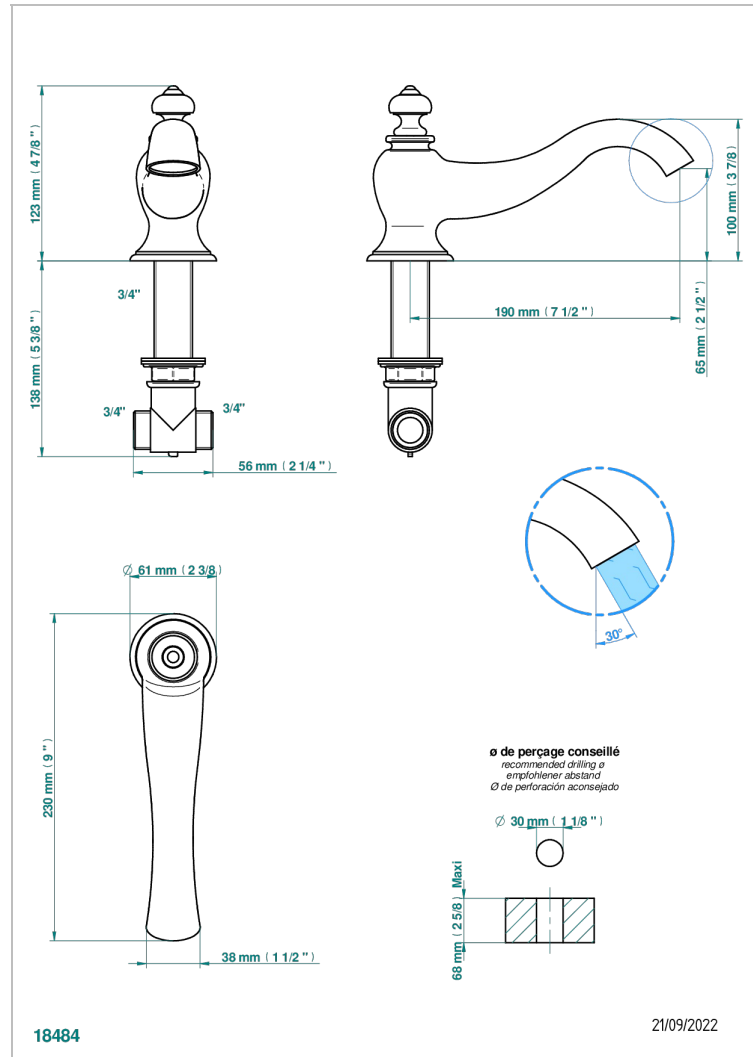

BROADWAY WITH LEVER

A04-29SG

Rim mounted bath spout, super goliath

CHARACTERISTIC

- Broadway with Lever
- Rim mounted bath spout, super goliath

AVAILABLE FINITIONS

Antique nickel - H28
Black ceram - D30
Blush PVD - H62
Brass color PVD - H49
Brown bronze color PVD - F33
Gold color PVD - H52