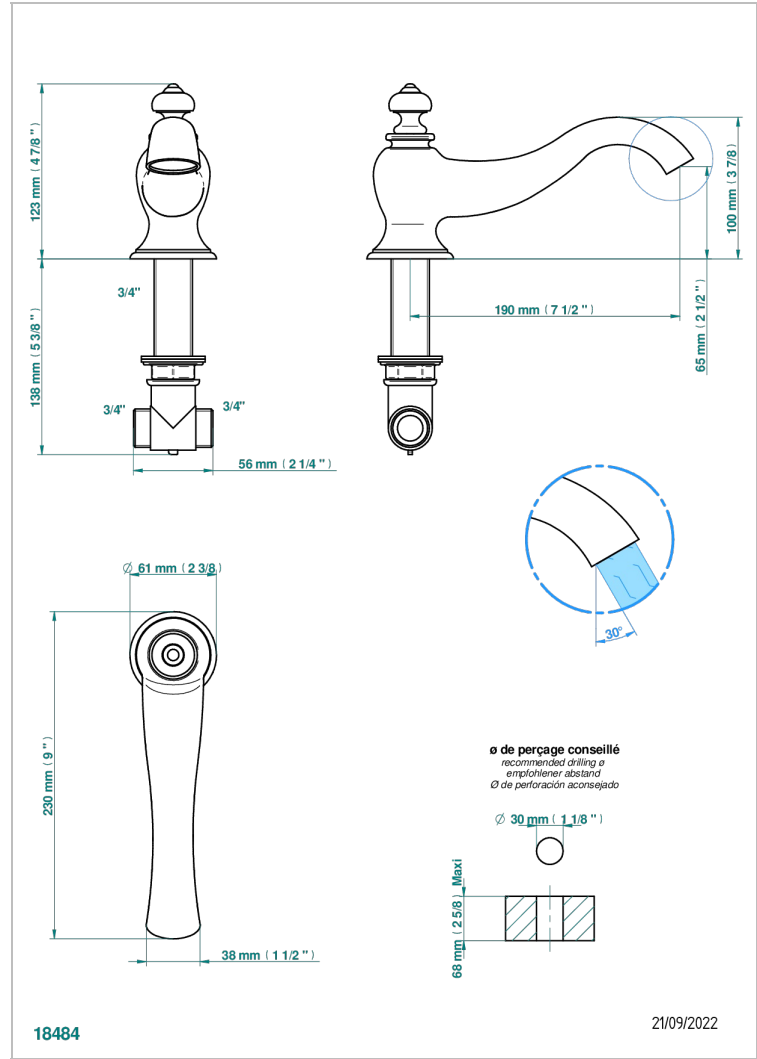

BROADWAY WITH LEVER

A04-295G

Rim mounted bath spout, super goliath

THG[®]
PARIS

18484

21/09/2022

CHARACTERISTIC

- Broadway with Lever
- Rim mounted bath spout, super goliath

AVAILABLE FINITIONS

Antique nickel - H28
Black ceram - D30
Blush PVD - H62
Brass color PVD - H49
Brown bronze color PVD - F33
Gold color PVD - H52

Graphite PVD - H64
Lacquered light bronze - D01
Matt Umber PVD - H67
Matt blush PVD - H60
Matt brass color PVD - H50
Matt brown bronze color PVD - F34