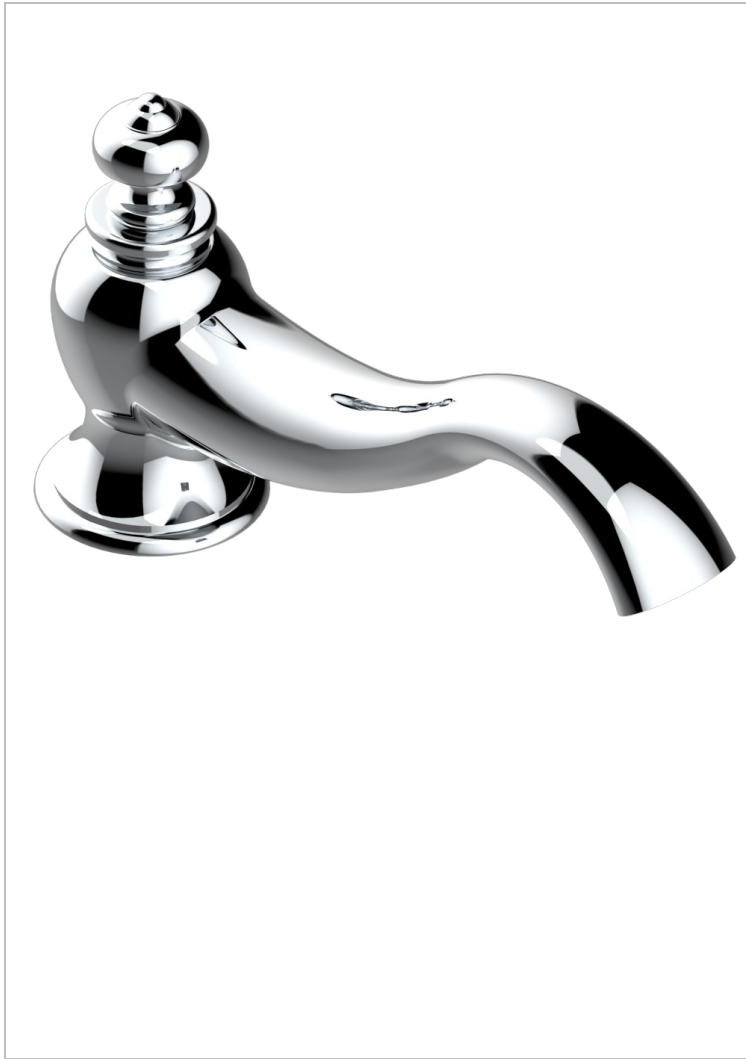

BROADWAY WITH LEVER

A04-295G

Rim mounted bath spout, super goliath

THG[®]
PARIS

18484

21/09/2022

CHARACTERISTIC

- Broadway with Lever
- Rim mounted bath spout, super goliath

AVAILABLE FINITIONS

Antique nickel - H28
Black ceram - D30
Blush PVD - H62
Brass color PVD - H49
Brown bronze color PVD - F33
Gold color PVD - H52

Graphite PVD - H64
Lacquered light bronze - D01
Matt Umber PVD - H67
Matt blush PVD - H60
Matt brass color PVD - H50
Matt brown bronze color PVD - F34